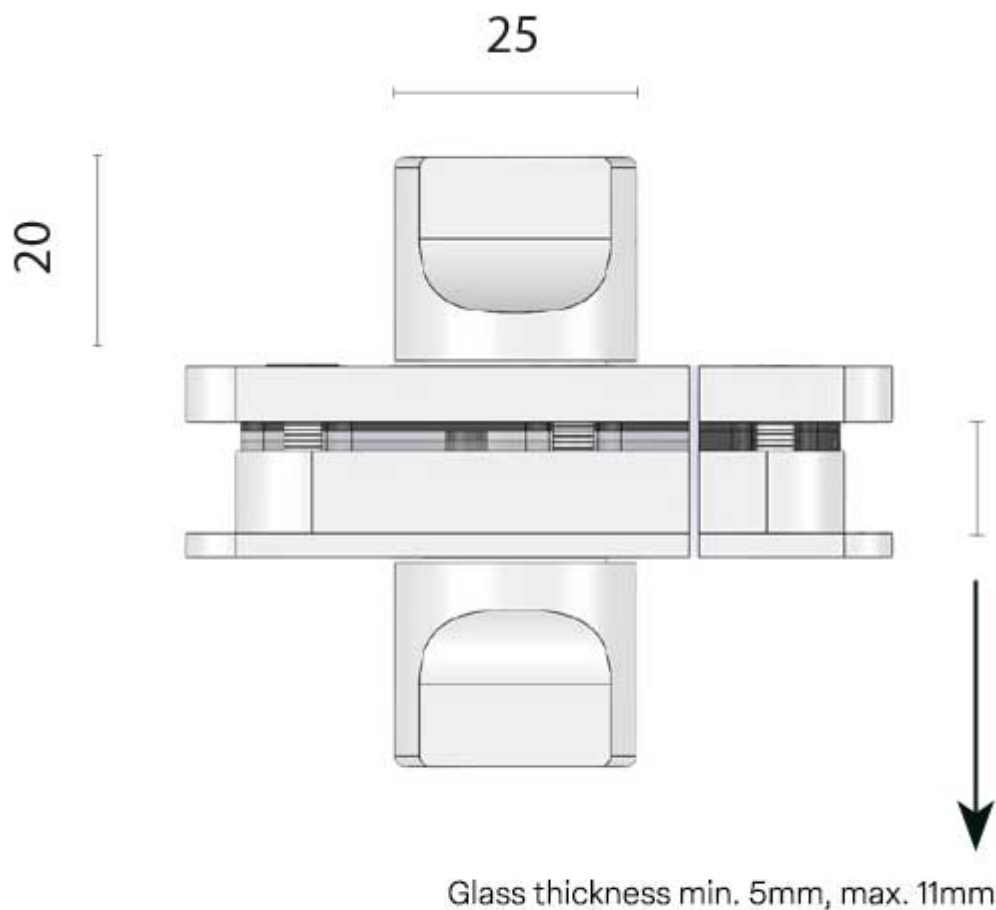

Chrome Shower Door Lock

£175.56

Excl. Tax: £146.30

Product Images

Short Description

Chrome shower door lock with thumb turn

This high-quality shower door lock by Foresti & Suardi is expertly crafted in Italy from solid brass and finished in a sleek chrome plate.

Designed to suit glass thicknesses between 5-11 mm, this lock provides secure and reliable functionality for modern bathrooms. It features a smooth thumb turn mechanism, conveniently mounted onto a chrome plate for easy operation and a refined look.

COMING SOON - STOCK EXPECTED FEB. 25

Description

Dimensions

Max. distance lock - striker 1.50mm

Additional Information

Protrusion (mm)	20.00
Face Plate Width (mm)	74.00
Face Plate Length (mm)	85.00
Finish	Chrome
Manufacturer	Foresti & Suardi
Weight (kg)	0.850000