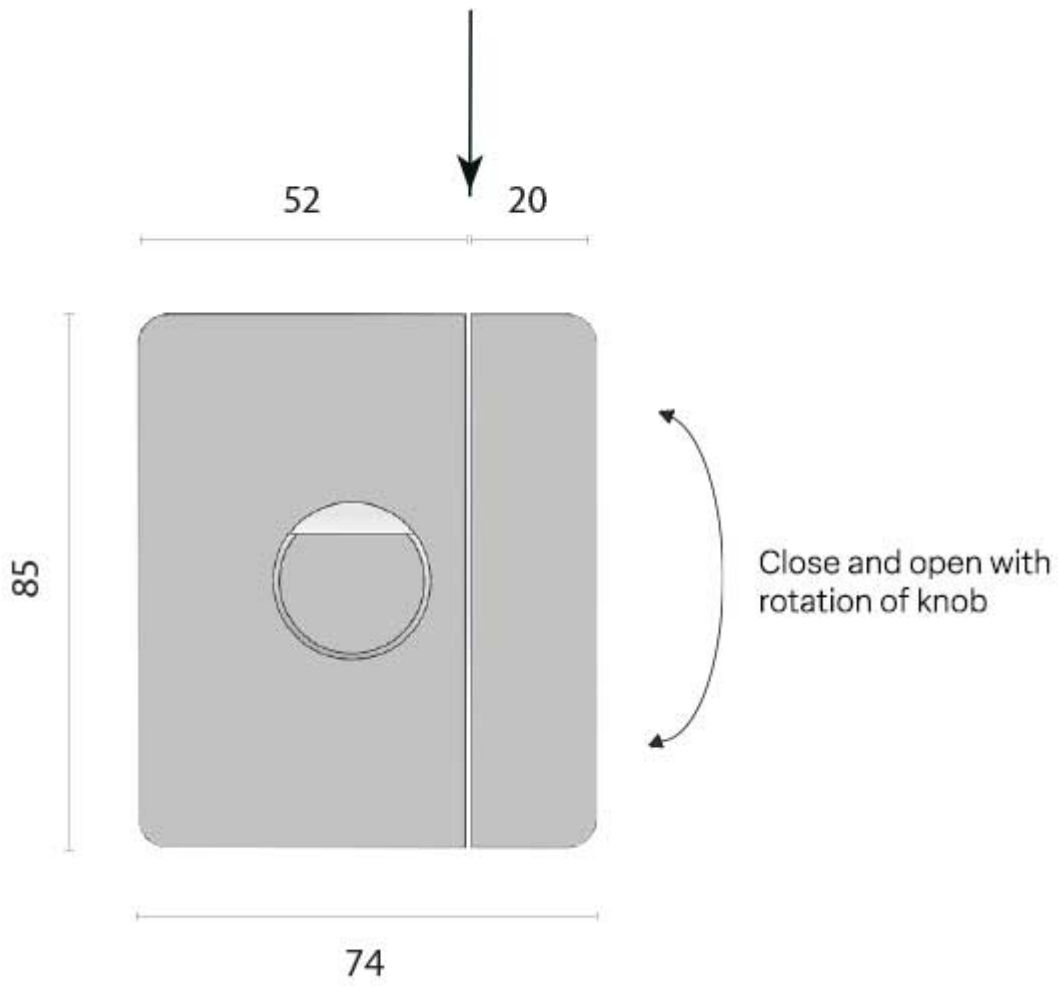

Chrome Shower Door Lock

£175.56

Excl. Tax: £146.30

Product Images

Short Description

Chrome shower door lock with thumb turn

This high-quality shower door lock by Foresti & Suardi is expertly crafted in Italy from solid brass and finished in a sleek chrome plate.

Designed to suit glass thicknesses between 5-11 mm, this lock provides secure and reliable functionality for modern bathrooms. It features a smooth thumb turn mechanism, conveniently mounted onto a chrome plate for easy operation and a refined look.

COMING SOON - STOCK EXPECTED FEB. 25

Description

Dimensions

Max. distance lock - striker 1.50mm

Additional Information

Protrusion (mm)	20.00
Face Plate Width (mm)	74.00
Face Plate Length (mm)	85.00
Finish	Chrome
Manufacturer	Foresti & Suardi
Weight (kg)	0.850000