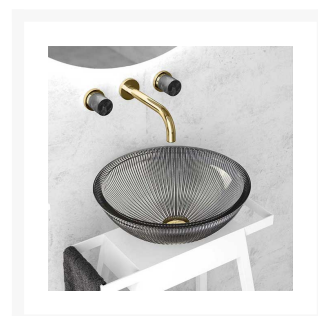

'Plisse' Glass Sink

From

£492.61

Excl. Tax: £410.51

Product Images

Short Description

'Plisse' glass sink available in four colours

The 'Plisse' glass sink is a stunning addition to any bathroom, crafted in Italy with exquisite attention to detail.