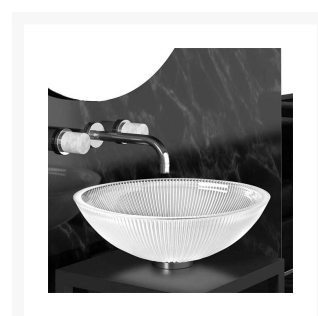

'Plisse' Glass Sink

From

£492.61

Excl. Tax: £410.51

Product Images

Short Description

'Plisse' glass sink available in four colours

The 'Plisse' glass sink is a stunning addition to any bathroom, crafted in Italy with exquisite attention to detail.