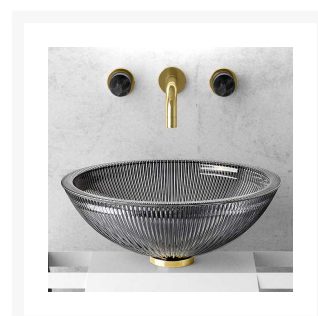

'Plisse' Glass Sink

From

£492.61

Excl. Tax: £410.51

Product Images

Short Description

'Plisse' glass sink available in four colours

The 'Plisse' glass sink is a stunning addition to any bathroom, crafted in Italy with exquisite attention to detail.