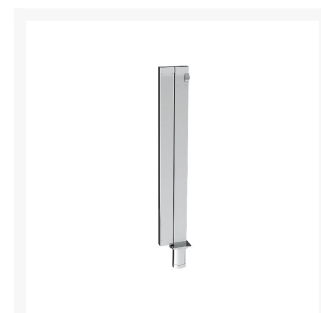

Stainless Steel Removable Shower

£5,204.94

Excl. Tax: £4,337.45

Product Images

Short Description

Durable 316-grade stainless steel removable shower

This removable and folding shower by Foresti offers exceptional versatility and durability, crafted from polished AISI 316L stainless steel for superior corrosion resistance, even in harsh coastal environments.

Equipped with a quick coupling bushing at the base, a progressive hot/cold water mixer, and a 90° rotatable base, it is designed for ultimate convenience. When not in use, the shower can be stowed away using the included bag, and the base can be covered with the dedicated cap for a seamless look.

Unlike traditional showers fixed in place, the 4225SS model can be easily removed and stored, making it ideal for seasonal or flexible applications. Perfect for any setting, this high-quality shower combines practical functionality with elegant design.

Approx. lead time of 6 weeks from order.

Description

Intergrated shower head and mixer

Removable and folding for stowage

Complete with base for quick connection

Lid to protect base when not in use

Product Dimensions