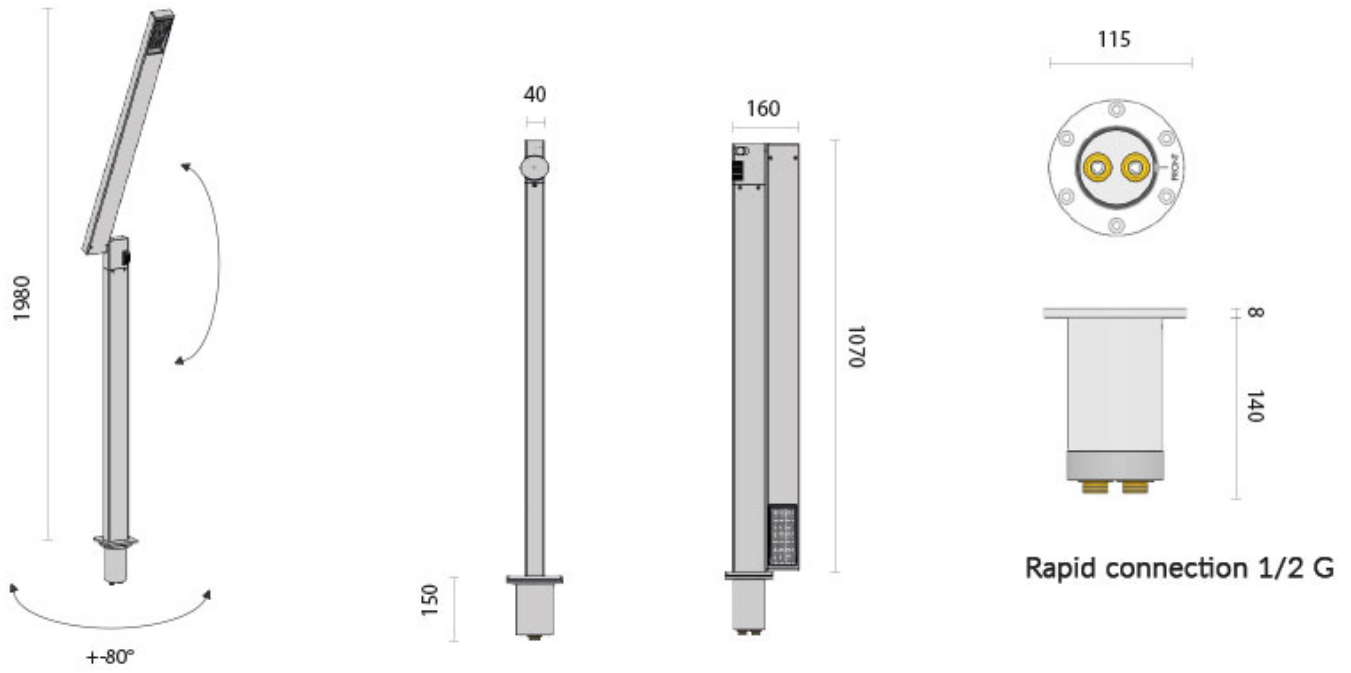

Equipped with a quick coupling bushing at the base, a progressive hot/cold water mixer, and a 90° rotatable base, it is designed for ultimate convenience. When not in use, the shower can be stowed away using the included bag, and the base can be covered with the dedicated cap for a seamless look.

Approx. lead time of 6 weeks from order.

Description

Intergrated shower head and mixer

Removable and folding for stowage

Complete with base for quick connection

Lid to protect base when not in use

Product Dimensions

Additional Information

Wall Mounted	No
Length (mm)	1980.00
Base Diameter (mm)	115.00
Base Length (mm)	140.00
Hose Connection	1/2" BSP
Weight (kg)	9.100000
Manufacturer	Foresti & Suardi
Finish	316 Stainless Steel