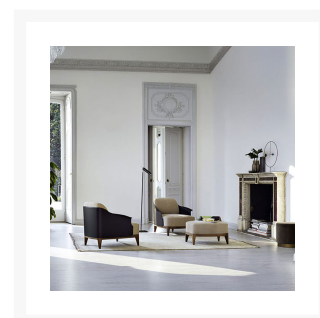

Cocoon Lounge Chair

Product Images

Short Description

Cocoon Lounge Chair by Frag Srl

Introducing the Cocoon Lounge Chair, a stunning piece that combines harmonious, enveloping lines with expertly paired materials. The Cocoon Lounge is a perfect balance of aesthetic formalism and exceptional comfort, showcasing Frag's mastery in working with diverse materials and coverings to create a sophisticated, tactile experience.

The chair features a solid walnut base, padded cushions, and luxurious leather upholstery. The shell, which forms both the backrest and armrests, has an aluminium core and is fully wrapped in sumptuous saddle leather. Frag's craftsmanship shines through in the seamless fusion of leather, saddle leather, and wood,