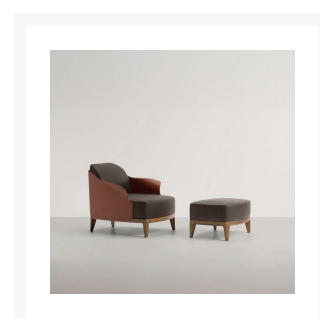

Cocoon Lounge Chair

Product Images

Short Description

Cocoon Lounge Chair by Frag Srl

Introducing the Cocoon Lounge Chair, a stunning piece that combines harmonious, enveloping lines with expertly paired materials. The Cocoon Lounge is a perfect balance of aesthetic formalism and exceptional comfort, showcasing Frag's mastery in working with diverse materials and coverings to create a sophisticated, tactile experience.

The chair features a solid walnut base, padded cushions, and luxurious leather upholstery. The shell, which forms both the backrest and armrests, has an aluminium core and is fully wrapped in sumptuous saddle leather. Frag's craftsmanship shines through in the seamless fusion of leather, saddle leather, and wood,

creating beautifully interwoven patterns that add depth and texture to the design.
Made in Italy by Frag Srl. A matching [pouf](#) is also available to complete the look.

Description

Frag Srl: Italian Excellence in Furniture Design

innovation and design has established them as a leader in the furniture industry.

A Variety of Finishes and Upholstery for Every Taste

Frag Srl offers an extensive collection of furniture, including chairs, bar stools, armchairs, sofas, desks, and tables. Each piece is available in a wide variety of finishes and upholstery options, such as leather, saddle leather, fabrics, steel, and wood. This diversity means we can cater to various tastes and styles, ensuring every customer finds the perfect piece to complement their space.