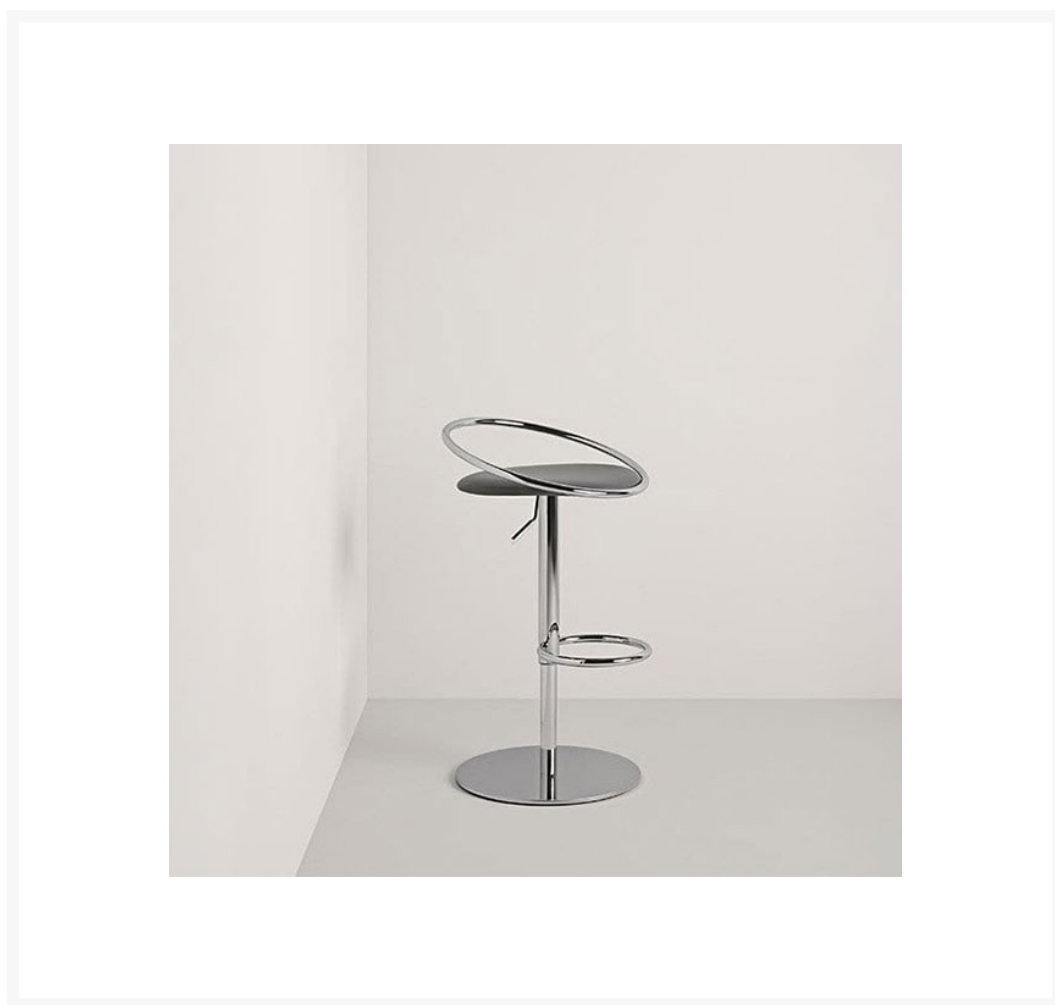

Fizzy Stainless Steel Bar Stool

Product Images

Short Description

Fizzy Bar Stool by Frag Srl

The 'Fizzy' Bar Stool by Frag Srl blends clean, modern lines with exquisite craftsmanship to create a truly sophisticated piece. Its standout feature is the luxurious hand-stitched blanket detailing, which elevates the design, transforming the stool into a refined and elegant addition to any space.

The Fizzy stool is both functional and stylish, featuring a pneumatic height-adjustable mechanism, allowing you to easily adjust the seat to your preferred height. The padded seat is upholstered in either premium leather or fabric, offering a choice of finishes to suit your décor.

The sturdy adjustable metal frame is finished in a sleek polished chrome, adding a touch of modernity, while the backrest is available in two variations: a matching metal backrest with the same finish as the frame, or an elegant hand-stitched leather backrest in the leather-upholstered version, providing an added layer of comfort and refinement.

With its seamless blend of design, comfort, and craftsmanship, the Fizzy Bar Stool is the perfect combination of function and style, ideal for contemporary kitchens, home bars, or stylish dining areas.