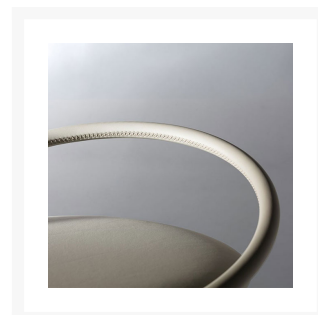

Fizzy Stainless Steel Bar Stool

Product Images

Short Description

Fizzy Bar Stool by Frag Srl

The 'Fizzy' Bar Stool by Frag Srl blends clean, modern lines with exquisite craftsmanship to create a truly sophisticated piece. Its standout feature is the luxurious hand-stitched blanket detailing, which elevates the design, transforming the stool into a refined and elegant addition to any space.

The Fizzy stool is both functional and stylish, featuring a pneumatic height-adjustable mechanism, allowing you to easily adjust the seat to your preferred height. The padded seat is upholstered in either premium leather or fabric, offering a choice of finishes to suit your décor.

The sturdy adjustable metal frame is finished in a sleek polished chrome, adding a touch of modernity, while the backrest is available in two variations: a matching metal backrest with the same finish as the frame, or an elegant hand-stitched leather backrest in the leather-upholstered version, providing an added layer of comfort and refinement.

With its seamless blend of design, comfort, and craftsmanship, the Fizzy Bar Stool is the perfect combination of function and style, ideal for contemporary kitchens, home bars, or stylish dining areas.