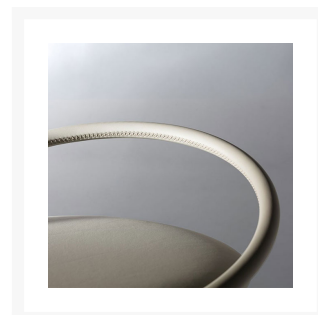

Fizzy Stainless Steel Bar Stool

Product Images

Short Description

Fizzy Bar Stool by Frag Srl