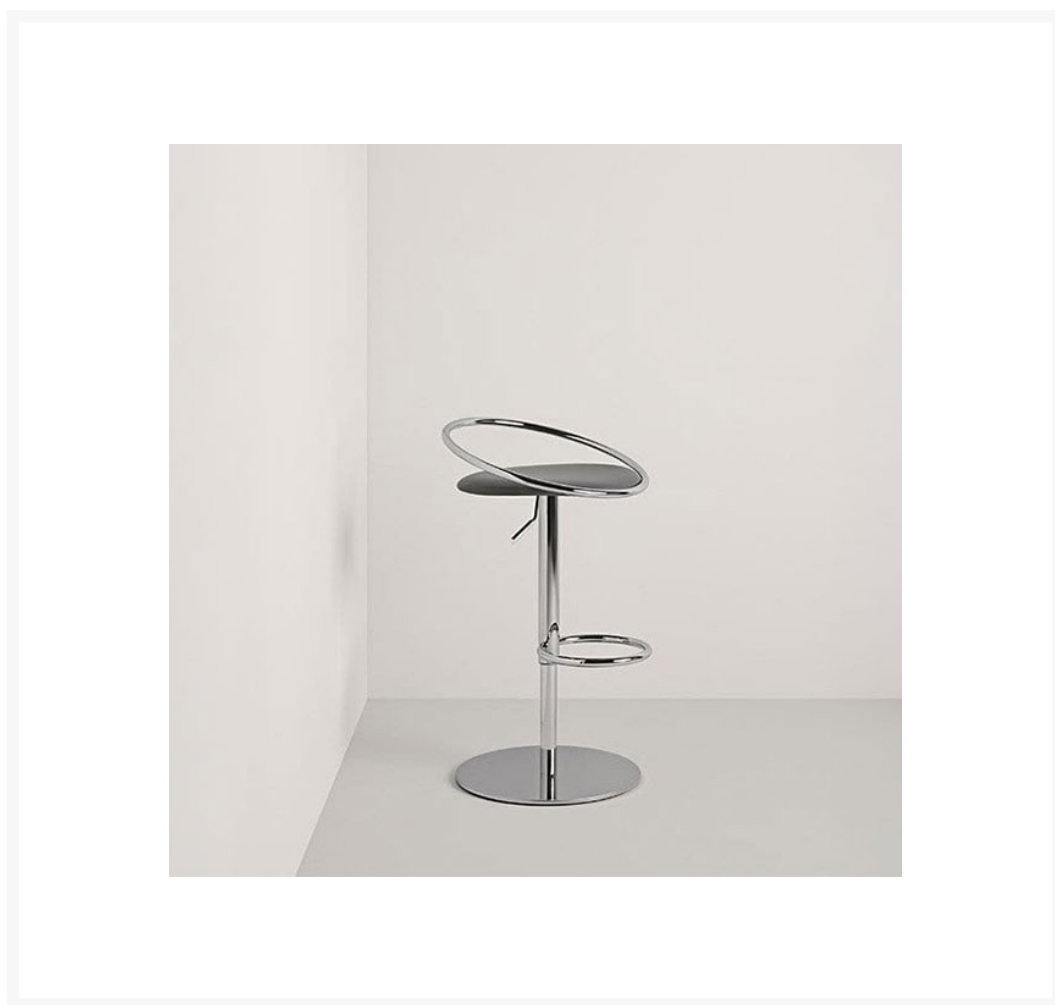

Fizzy Stainless Steel Bar Stool

Product Images

Short Description

Fizzy Bar Stool by Frag Srl