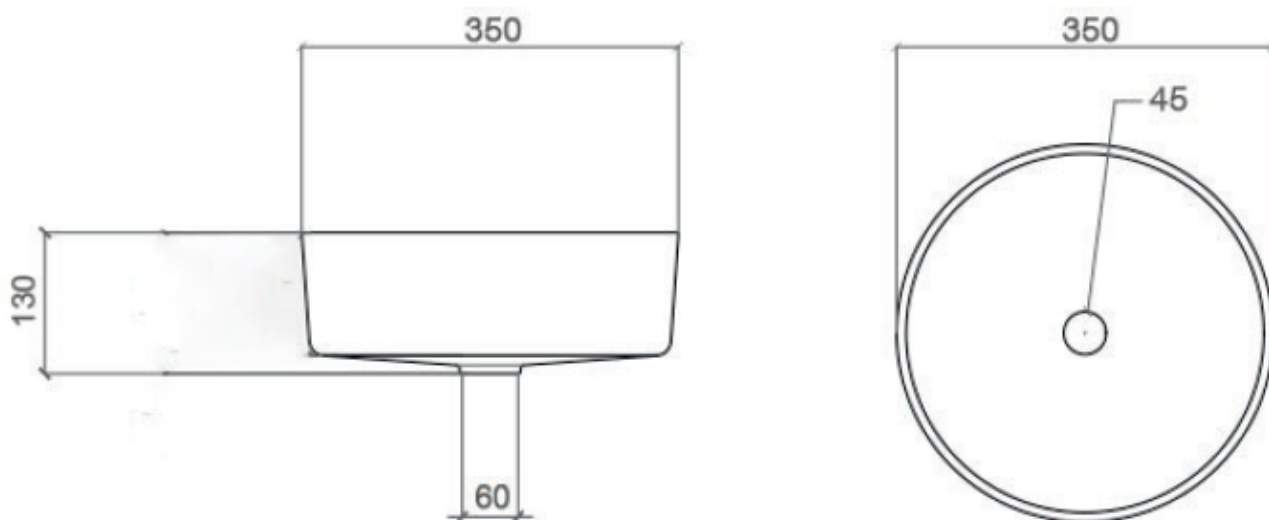

With an overall diameter of 350mm, the sink provides a compact yet spacious basin. Handmade in Italy, the 'Katino' sink embodies the highest quality craftsmanship, making it a truly exceptional feature for your bathroom.

Description

Dimensions

Additional Information

Drain Diameter (mm)	60.00
Wall Mounted	No
Diameter (mm)	350.00
Weight (kg)	4.000000
Manufacturer	Foresti & Suardi

Product Options

Colour:	Fumè
	Bronze