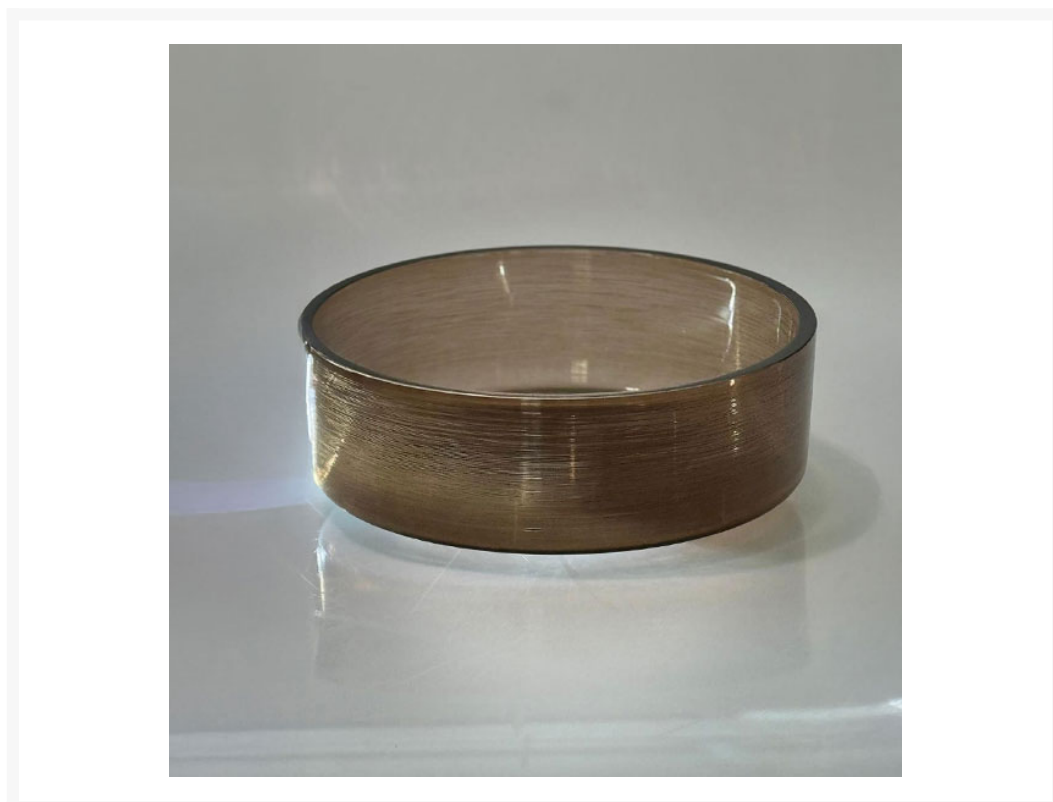

'Katino' Glass Sink

From

£506.56

Excl. Tax: £422.13

Product Images

Short Description

The 'Katino' glass sink is a sophisticated and stylish addition to any bathroom, designed and handcrafted in Italy with meticulous attention to detail. This stunning piece is available in two elegant finishes: Fumè and Bronze.

With an overall diameter of 350mm, the sink provides a compact yet spacious basin. Handmade in Italy, the 'Katino' sink embodies the highest quality craftsmanship, making it a truly exceptional feature for your bathroom.

Description

Dimensions

Additional Information

Drain Diameter (mm)	60.00
Wall Mounted	No
Diameter (mm)	350.00
Weight (kg)	4.000000
Manufacturer	Foresti & Suardi

Product Options

Colour:	Fumè
	Bronze