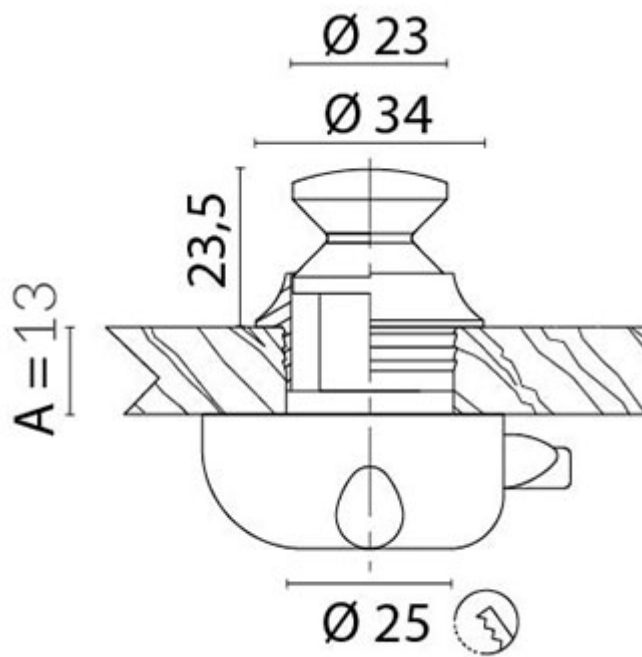

This solid brass knob and ferrule are designed for durability and a high-quality finish. Available in both brass and chrome-plated options, they add a classic touch to your cabinets. Suitable for panels up to 13mm thick, they are compatible with our push button mechanisms, excluding models 309400 and 309411.

Made in Italy by Foresti & Suardi, known for their craftsmanship and precision in marine hardware. Please note, this item is priced to clear as it is a discontinued product.

Description

Product Dimensions

Additional Information

Manufacturer	Foresti & Suardi
Weight (kg)	0.060000