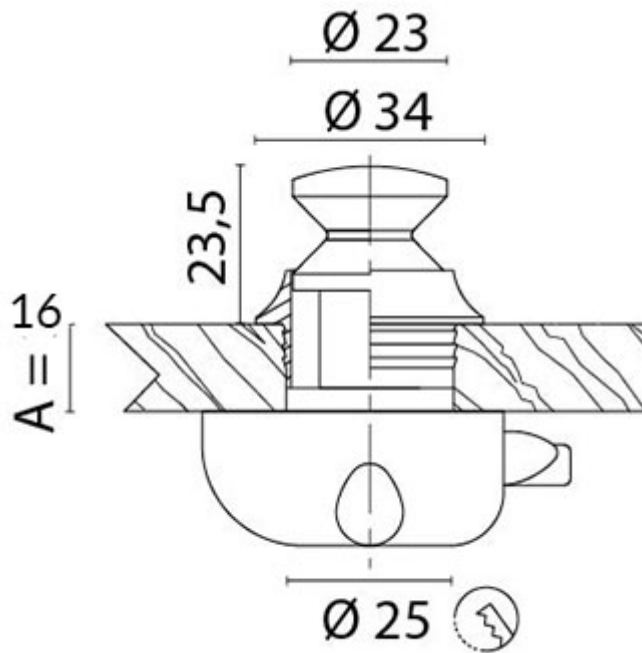

compatible with our push button mechanisms, excluding models 309400 and 309411.

Made in Italy by Foresti & Suardi, known for their craftsmanship and precision in marine hardware. Please note, this item is priced to clear as it is a discontinued product.

Description

Product Dimensions

Additional Information

Finish	Chrome
Manufacturer	Foresti & Suardi
Weight (kg)	0.060000