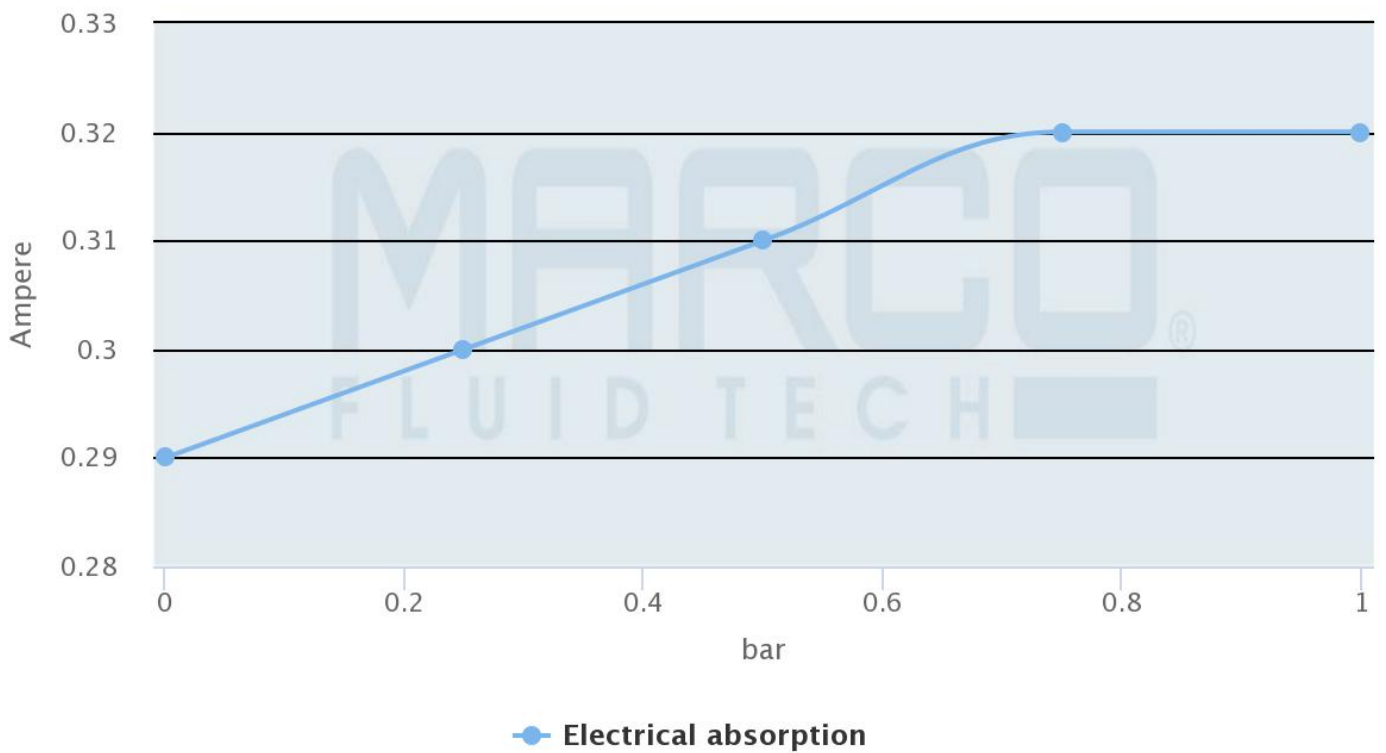

VP45/AC 220V 50HZ VANE PUMP 35 L/MIN

£366.34

Excl. Tax: £305.28

Product Images

Short Description

Self-priming vane pump for diesel refueling. 220V version. With integrated by-pass valve, aluminum body and flange, double possibility of connection. Heavy Duty.

Description

Electrical absorption

VP45-AC

marco.it

Flow rate

VP45-AC

marco.it

Additional Information

Input Voltage	220Vac
Flow Rate	35 l/min
Pressure	1 bar
Liquid Type	Diesel
Power Consumption	0.8 Amps
Motor Power	150W
Fuse	1.25 Amps
Weight (kg)	4.280000
Manufacturer	Marco