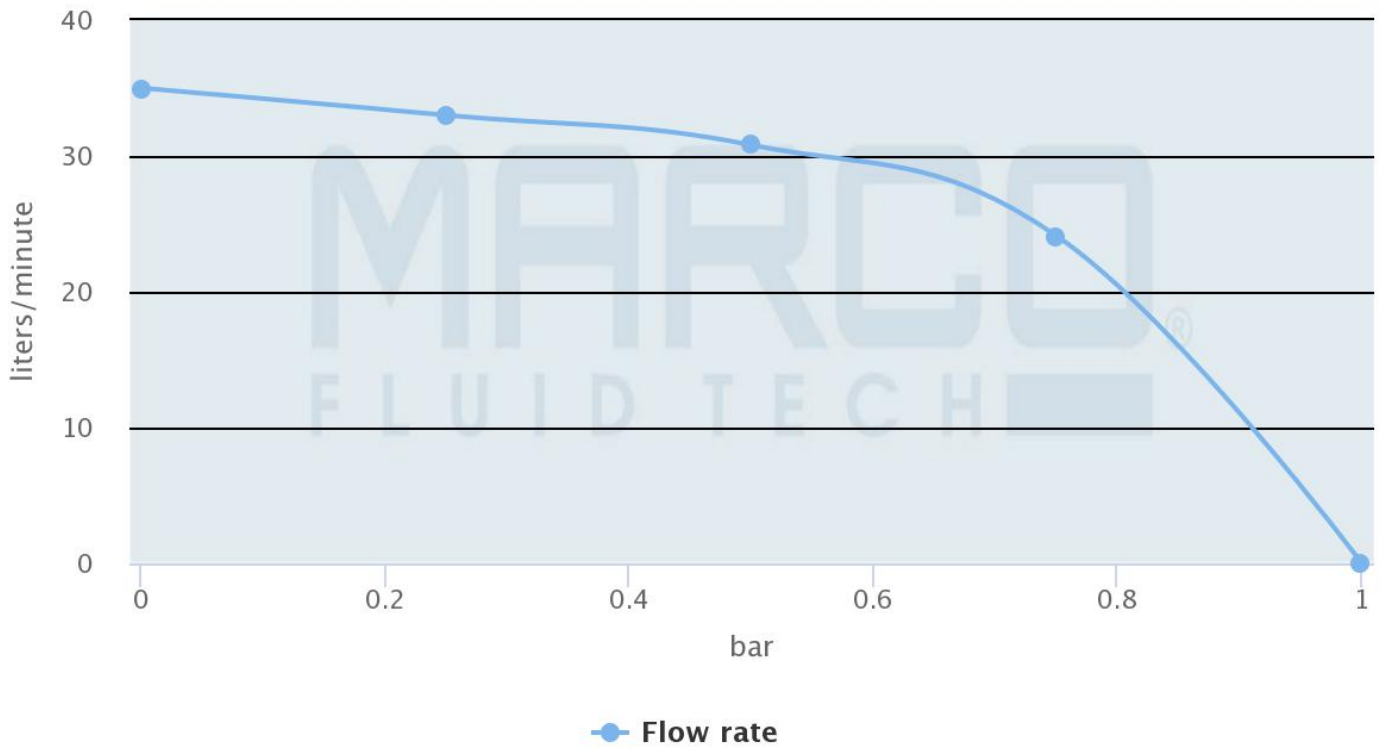

VP45/AC 220V 50HZ VANE PUMP 35 L/MIN

£366.34

Excl. Tax: £305.28

Product Images

Short Description

Self-priming vane pump for diesel refueling. 220V version. With integrated by-pass valve, aluminum body and flange, double possibility of connection. Heavy Duty.

Description

Electrical absorption

VP45-AC

marco.it

Flow rate

VP45-AC

marco.it

Additional Information

Input Voltage	220Vac
Flow Rate	35 l/min
Pressure	1 bar
Liquid Type	Diesel
Power Consumption	0.8 Amps
Motor Power	150W
Fuse	1.25 Amps
Weight (kg)	4.280000
Manufacturer	Marco