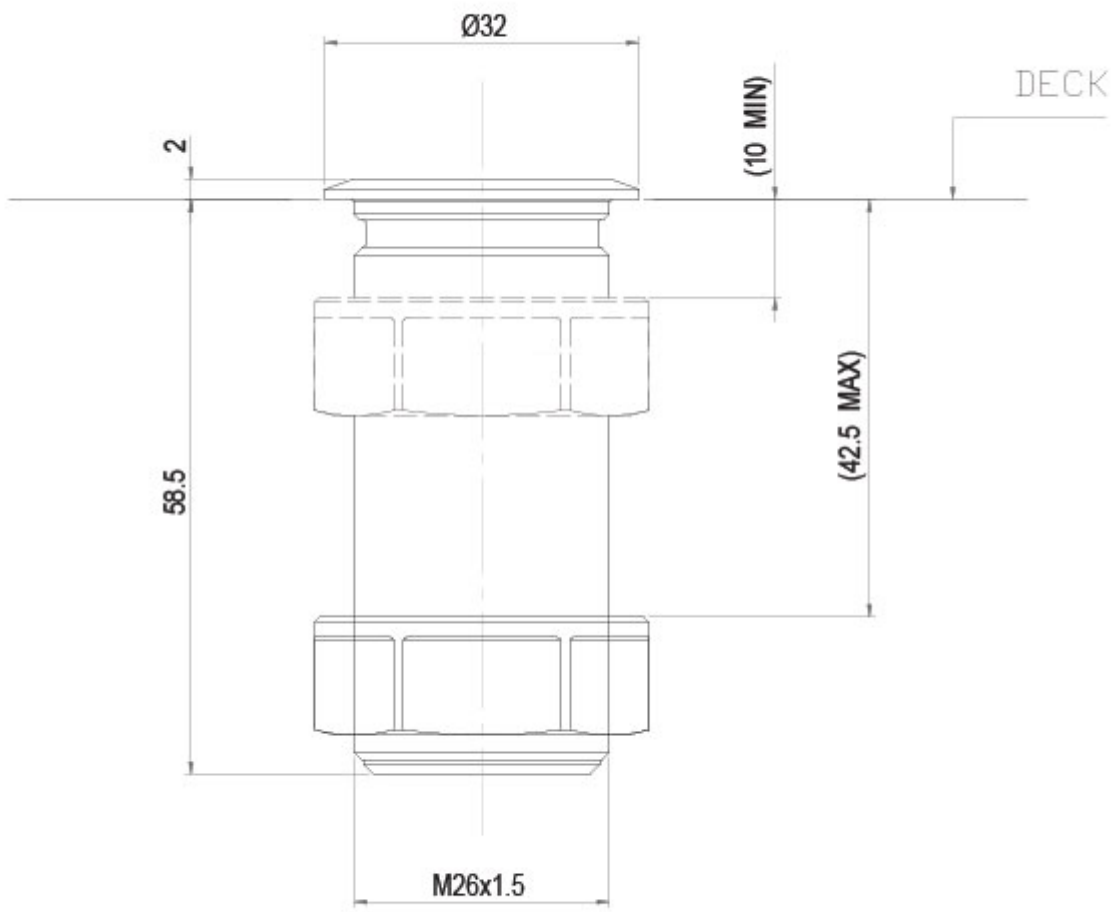

Quick Lock Socket - M26

£113.86

Excl. Tax: £94.88

Product Images

Short Description

Our stainless steel *Quick Lock* securing system is an excellent solution for simple and strong removable padeyes or other applications. The system is available in a number of sizes and working loads, this product being the M26 x 1.5mm deck socket for the Q26 series. Various plug-in accessories are compatible with this deck socket such as padeyes and a threaded male plug for other applications, please check related products.

The socket is waterproof and therefore does not require any drainage. The socket is supplied in a polished stainless steel finish but can be also supplied in a satin stainless steel finish on request or even machined from grade 5 titanium.

Description

Additional Information

Cut-out (mm)	Ø26.00
Depth (mm)	58.50
Diameter (mm)	44.00
Finish	316 Stainless Steel
Manufacturer	I-Carbon
Weight (kg)	0.165000