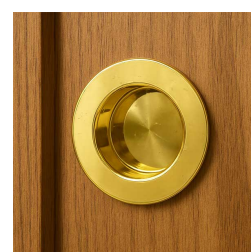

Flush Handle

From

£2.40

Excl. Tax: £2.00

Product Images

SALE SALE SALE SALE SALE SALE

Short Description

Brass flush handle for sliding doors, available in chrome, satin chrome or gold finishes

This brass flush handle is a simple and practical option for sliding doors, designed to sit neatly within the door surface. Made in Italy by Razeto Casareto, it's available in three finishes to suit a range of styles. As we're no longer continuing this product line, remaining stock is being cleared.

- Suitable for sliding doors
- Finishes: chrome, satin chrome, or gold plated
- Overall diameter: 50mm
- Depth: 13mm
- Cut-out diameter: 40mm
- Manufactured in Italy by Razeto Casareto
- End of line – limited availability

Description

Product Dimensions

Additional Information

Depth (mm)	13.00
Weight (kg)	0.100000

Product Options

Finish:	Chrome
	Satin Chrome
	Gold