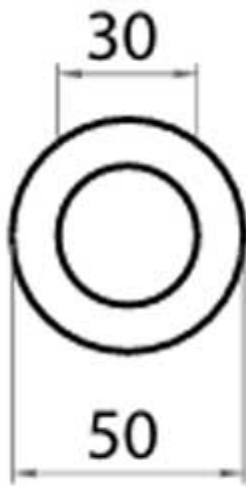

Flush Handle

From

£2.40

Excl. Tax: £2.00

Product Images

SALE SALE SALE SALE SALE SALE

Short Description

Brass flush handle for sliding doors, available in chrome, satin chrome or gold finishes

- Suitable for sliding doors
- Finishes: chrome, satin chrome, or gold plated
- Overall diameter: 50mm
- Depth: 13mm
- Cut-out diameter: 40mm
- Manufactured in Italy by Razeto Casareto
- End of line – limited availability

Description

Product Dimensions

Additional Information

Depth (mm)	13.00
Weight (kg)	0.100000

Product Options

Finish:	Chrome
	Satin Chrome
	Gold