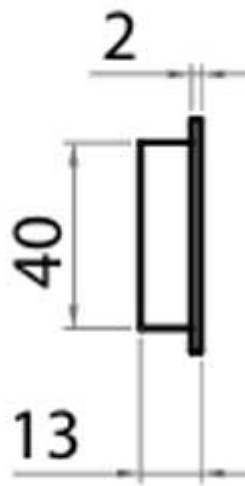

- Suitable for sliding doors
- Finishes: chrome, satin chrome, or gold plated
- Overall diameter: 50mm
- Depth: 13mm
- Cut-out diameter: 40mm
- Manufactured in Italy by Razeto Casareto
- End of line – limited availability

Description

Product Dimensions

Additional Information

Depth (mm)	13.00
Weight (kg)	0.100000

Product Options

Finish:	Chrome
	Satin Chrome
	Gold