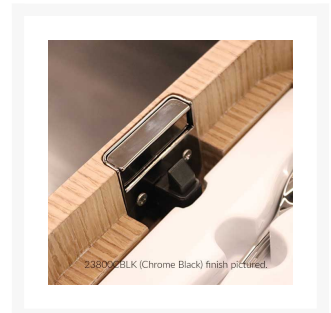

## Short Description

Introducing our '238' solid brass drawer latch designed for concealed installation, a testament to both functionality and elegance. Crafted from marine-grade materials, it boasts an all-brass construction that guarantees unwavering durability, while its chrome-plated finish adds a touch of sophistication to any drawer.

What sets this latch apart is its seamless and hidden design, rendering door knobs or handles unnecessary for a clean, minimalist look. A simple 'push to close' action, akin to a secure slam, ensures effortless operation. For added convenience, it comes complete with a striker plate and is fully compatible with soft-close runners\*.

On request this drawer latch can be produced in a 'Chrome Black' or 'Bruniton' finish. Bruniton is a process similar to PVD, where a substance made up of particle of PTFE (Teflon) are bonded onto the surface of a component under high pressure. The finish is very durable and suitable for exterior marine applications (available in matt black only).