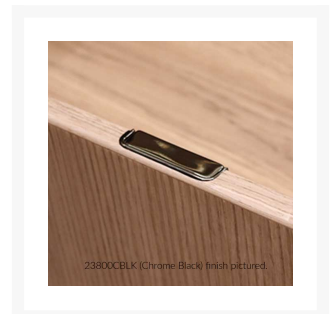

## Short Description

Introducing our '238' solid brass drawer latch designed for concealed installation, a testament to both functionality and elegance. Crafted from marine-grade materials, it boasts an all-brass construction that guarantees unwavering durability, while its chrome-plated finish adds a touch of sophistication to any drawer.

On request this drawer latch can be produced in a 'Chrome Black' or 'Bruniton' finish. Bruniton is a process similar to PVD, where a substance made up of particle of PTFE (Teflon) are bonded onto the surface of a component under high pressure. The finish is very durable and suitable for exterior marine applications (available in matt black only).