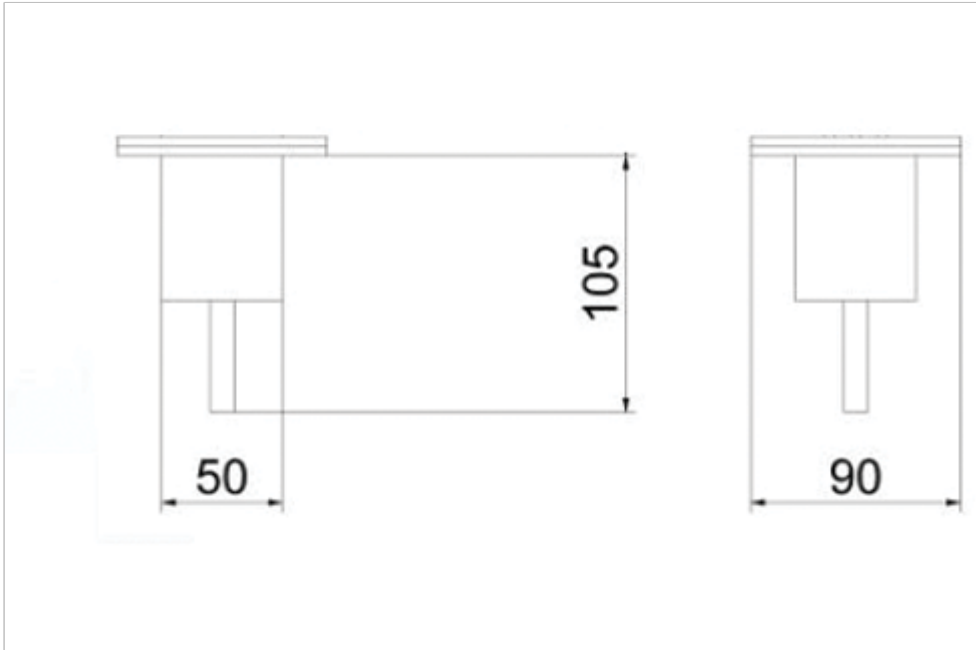

## Additional Information

---

Diameter (mm)	90.00
Weight (kg)	0.420000
Manufacturer	Nautinox
Finish	316 Stainless Steel
Cut-out Size (mm)	Ø50.00
Depth (mm)	105.00