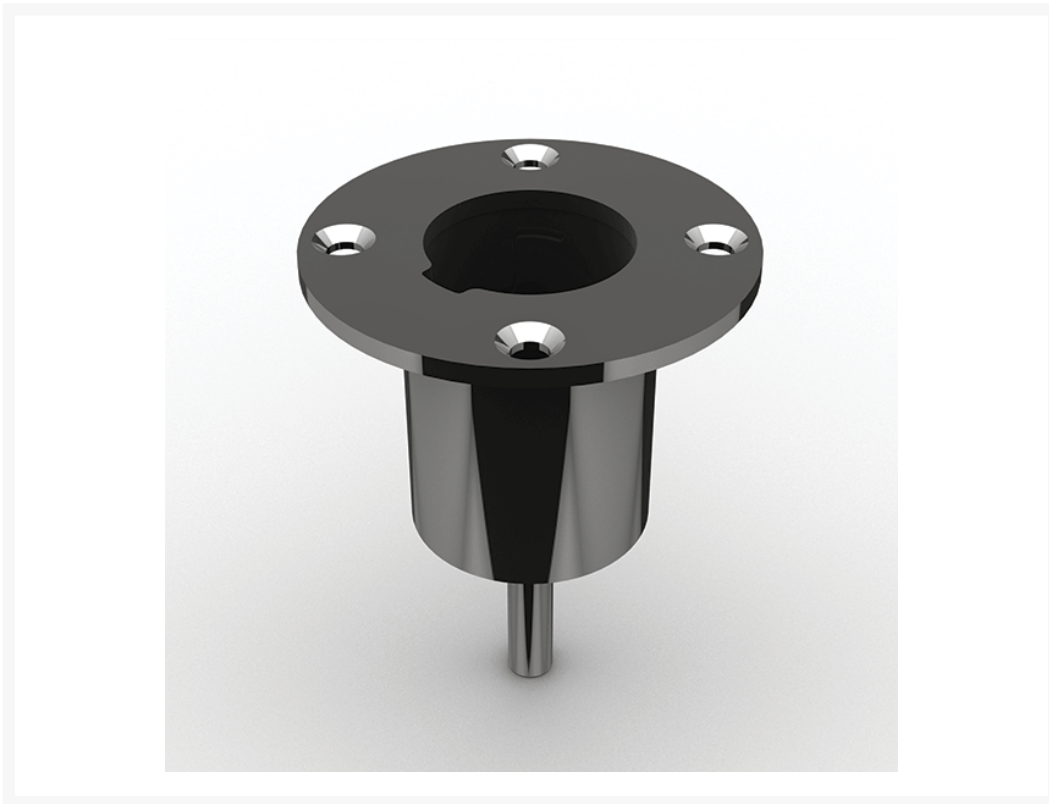

# Stainless Steel Socket Only For Removable Tender Support

**£175.80**

Excl. Tax: £146.50

## Product Images

## Short Description

316 grade stainless steel deck socket only for our range of removable tender supports. Additional sockets will allow the tender support to be used in multiple locations. The base socket is constructed entirely from 316 grade stainless steel and includes a water drain.

## Additional Information

---

Diameter (mm)	90.00
Weight (kg)	0.420000
Manufacturer	Nautinox
Finish	316 Stainless Steel
Cut-out Size (mm)	Ø50.00
Depth (mm)	105.00