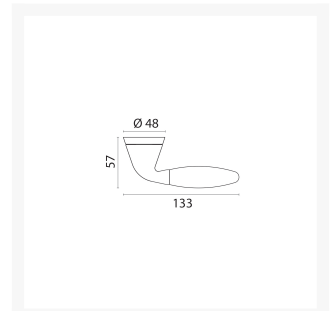

Door Handle - Chrome

£126.30

Excl. Tax: £105.25

Product Images

Short Description

Pair of solid brass door handles with roses and spindle.

- Suitable for a maximum door thickness of 42mm.
- Supplied complete with a nylon spring-loaded securing rose for self-righting of handles.
- Handles feature concealed fixings.
- Available in a chromed brass finish.

Bi-colour chrome with satin chrome finish available on request (see picture). A minimum order quantity may apply.

Additional Information

Base Diameter (mm)	48
Spindle (mm)	8
Spindle Length (mm)	80
Protrusion (mm)	57
Handle Length (mm)	133
Finish	Chrome
Manufacturer	Foresti & Suardi
Weight (kg)	0.950000