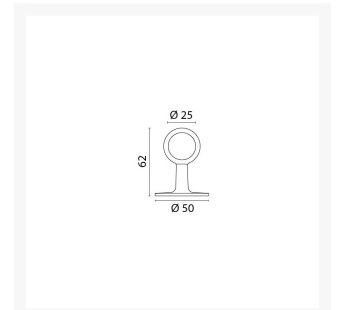

HANDRAIL FITTING- CLOSED END

From

£13.70

Excl. Tax: £11.42

Product Images

Short Description

Pressure die cast brass handrail socket. Available in either a polished brass or chromed brass finish.

Additional Information

Diameter (mm)	50
Weight (kg)	0.110000
Manufacturer	Foresti & Suardi
Internal Diameter (mm)	25

Product Options

Finish:	Chrome
	Brass