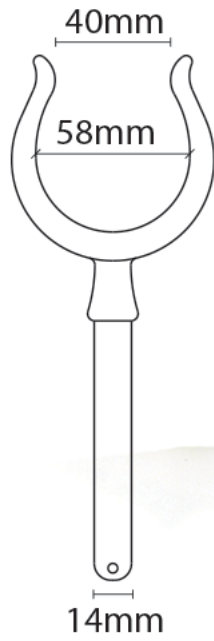

Rowlock

From
£12.30

Excl. Tax: **£10.25**

Product Images

Short Description

Pressure die cast brass rowlock available in a brass and chrome plated finish.

Description

Additional Information

Manufacturer	Foresti & Suardi
Weight (kg)	0.210000
Opening Width (mm)	40.00
Inner Width (mm)	58.00

Product Options

Finish:	Chrome
	Brass