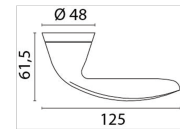

Door Handle - Chrome

£76.37

Excl. Tax: **£63.64**

Product Images

Short Description

Pair of solid brass door handles complete with roses and spindle.

- Suitable for a maximum door thickness of 42mm.
- Supplied complete with a nylon spring-loaded securing rose for self-righting of handles.
- Handles feature concealed fixings.
- Available in a chromed brass finish.

Additional Information

Base Diameter (mm)	48
Protrusion (mm)	61.5
Handle Length (mm)	125
Finish	Chrome
Manufacturer	Foresti & Suardi
Weight (kg)	0.730000