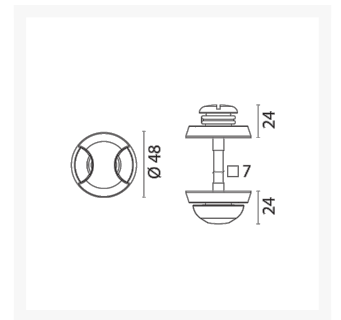

Bathroom Privacy Snib Lock - Chrome

£44.87

Excl. Tax: £37.39

Product Images

Short Description

Solid brass bathroom privacy lock in chromed brass finish.

Snib locks enable bathroom doors to be locked from the inside but, in case of an emergency, access can be gained from the outside using a screwdriver or coin.

Other finishes available on request, a minimum order quantity may apply.

Additional Information

Base Diameter (mm)	48
Spindle (mm)	7
Protrusion (mm)	24
Finish	Chrome
Manufacturer	Foresti & Suardi
Weight (kg)	0.250000