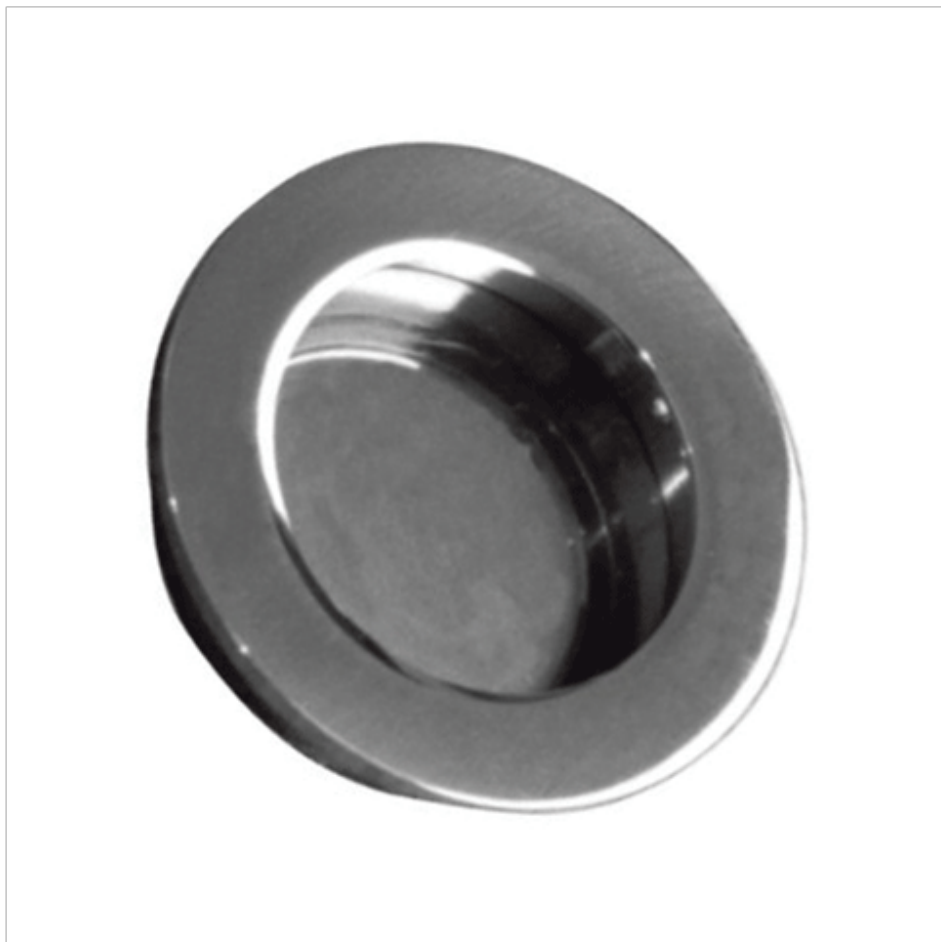

Round Flush Handle - Chrome

£8.89

Excl. Tax: £7.41

Product Images

Short Description

Round recessed door and cabinet handle for flush installation.

This round door handle is the ideal solution for sliding doors and other applications where a handle cannot protrude. Made from brass, and offered in a chrome plated finish, this handle fits well with a number of interior schemes. A recess is required in the installation surface and the handle sets into the door, providing a flush final finish.

Additional Information

Diameter (mm)	50
Finish	Chrome
Manufacturer	Razeto & Casareto
Weight (kg)	0.050000