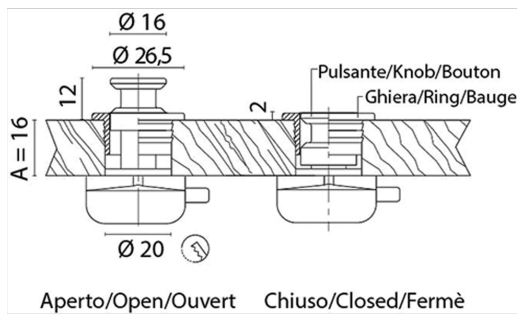

Short Description

Solid brass knob and ferrule (push button).

- Supplied complete with small mechanism.
- Mechanism available in brown or white.
- Available in polished brass, chromed brass and satin chrome finish.

Other finishes available on request, a minimum order quantity may apply.