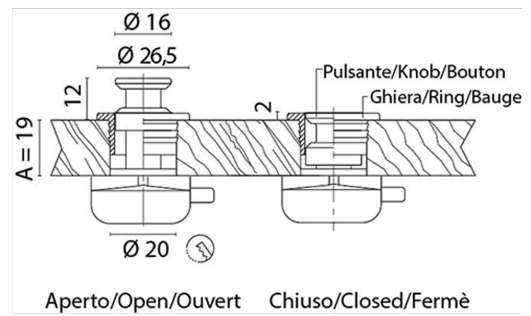

Short Description

Solid brass knob and ferrule (push button).

- Supplied complete with small mechanism.
- Mechanism available in brown or white.
- Available in polished brass, chromed brass and satin chrome finish.

Other finishes available on request, a minimum order quantity may apply.