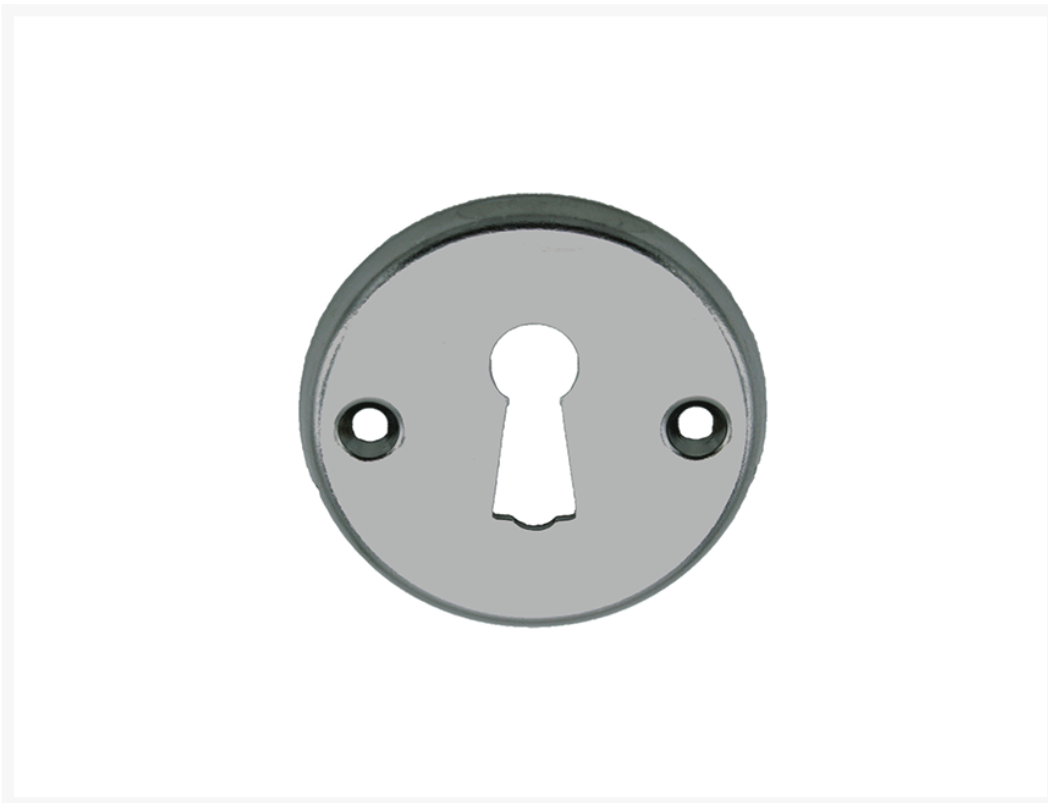

Keyhole Escutcheon

From

£6.12

Excl. Tax: £5.10

Product Images

Short Description

Keyhole escutcheon available in a brass or chrome finish

A brass escutcheon for a keyhole, available in either a brass or chrome-plated finish. This escutcheon serves to protect your door from damage caused by the key while enhancing the overall appearance of your door set.

It has an overall diameter of 45mm and is sold individually. The escutcheon is supplied without fixings; however, please refer to our 316-grade stainless steel [fixings](#) section if you require them. We are also happy to provide assistance if you need any advice.

Additional Information

Base Diameter (mm)	45
Manufacturer	Razeto & Casareto
Weight (kg)	0.010000

Product Options

Finish:	Chrome
	Brass