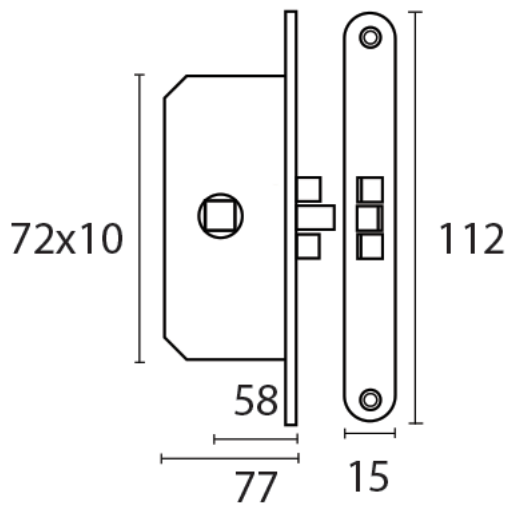

## Short Description

---

A pressure die cast brass sliding door mortise latch, available in a polished brass and a chrome plated finish.

## Additional Information

---

Lock Type	Mortise Lock
Lock Backset (mm)	58.00
Manufacturer	Razeto & Casareto
Weight (kg)	0.618000