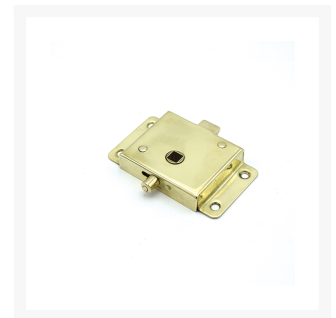

Rim Latch - Privacy Function

From

£48.79

Excl. Tax: £40.66

Product Images

Short Description

A marine-grade rim door latch with privacy function. This door latch is ideal for use as a simple latch but can also be used where a privacy function is required thanks to its pin activated handle block mechanism.

This latch is available in a brass or chrome plated finish and is supplied complete with a matching striker plate. The latch has a universal door handing design and can simply be inverted for left or right handed

doors.

The lock contains an internal handle righting spring which will help to return the door handle to a horizontal position after use. For very heavy handles, it is recommended that an additional handle rose spring be used in conjunction with this latch.

Description

Additional Information

Lock Type	Rim Lock
Spindle (mm)	8
Latch Length (mm)	58.00
Latch Height (mm)	98.00
Latch Width (mm)	15.00
Lock Backset (mm)	37.00
Manufacturer	Razeto & Casareto
Weight (kg)	0.193000