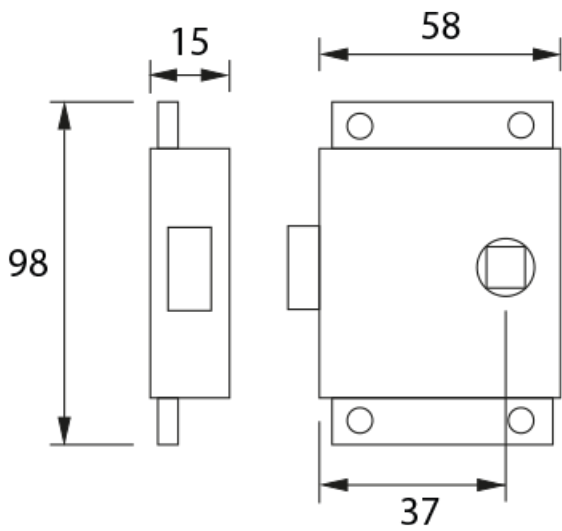

Rim Latch - Privacy Function

From

£48.79

Excl. Tax: £40.66

Product Images

Short Description

A marine-grade rim door latch with privacy function. This door latch is ideal for use as a simple latch but can also be used where a privacy function is required thanks to its pin activated handle block mechanism.

This latch is available in a brass or chrome plated finish and is supplied complete with a matching striker plate. The latch has a universal door handing design and can simply be inverted for left or right handed

doors.

The lock contains an internal handle righting spring which will help to return the door handle to a horizontal position after use. For very heavy handles, it is recommended that an additional handle rose spring be used in conjunction with this latch.

Description

Additional Information

Lock Type	Rim Lock
Spindle (mm)	8
Latch Length (mm)	58.00
Latch Height (mm)	98.00
Latch Width (mm)	15.00
Lock Backset (mm)	37.00
Manufacturer	Razeto & Casareto
Weight (kg)	0.193000