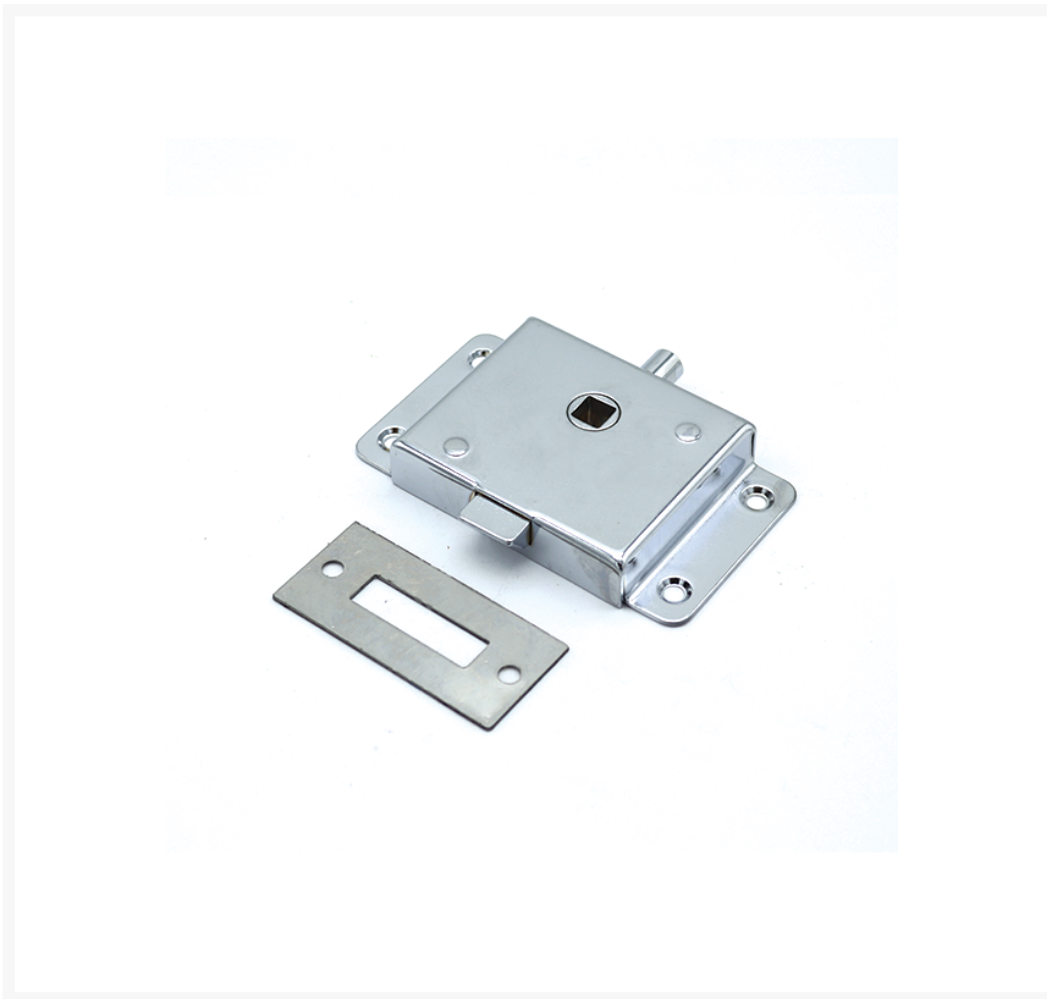

Rim Latch - Privacy Function

From

£48.79

Excl. Tax: £40.66

Product Images

Short Description

A marine-grade rim door latch with privacy function. This door latch is ideal for use as a simple latch but can also be used where a privacy function is required thanks to its pin activated handle block mechanism.

This latch is available in a brass or chrome plated finish and is supplied complete with a matching striker plate. The latch has a universal door handing design and can simply be inverted for left or right handed

doors.

The lock contains an internal handle righting spring which will help to return the door handle to a horizontal position after use. For very heavy handles, it is recommended that an additional handle rose spring be used in conjunction with this latch.

Description

Additional Information

Lock Type	Rim Lock
Spindle (mm)	8
Latch Length (mm)	58.00
Latch Height (mm)	98.00
Latch Width (mm)	15.00
Lock Backset (mm)	37.00
Manufacturer	Razeto & Casareto
Weight (kg)	0.193000