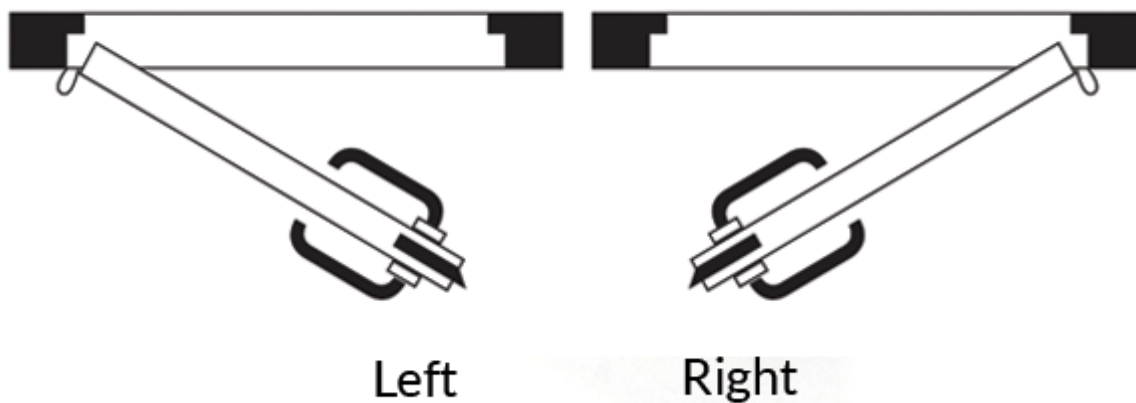

Interior

Additional Information

Keeper Length (mm)	110.00
Keeper Width (mm)	30.00
Lock Type	Mortise Lock
Spindle (mm)	8
Privacy Spindle (mm)	7.00
Latch Length (mm)	57.00
Latch Height (mm)	93.00
Latch Width (mm)	12.00
Lock Backset (mm)	37.00
Face Plate Width (mm)	15.00
Face Plate Length (mm)	133.00
Manufacturer	Razeto & Casareto
Weight (kg)	0.250000