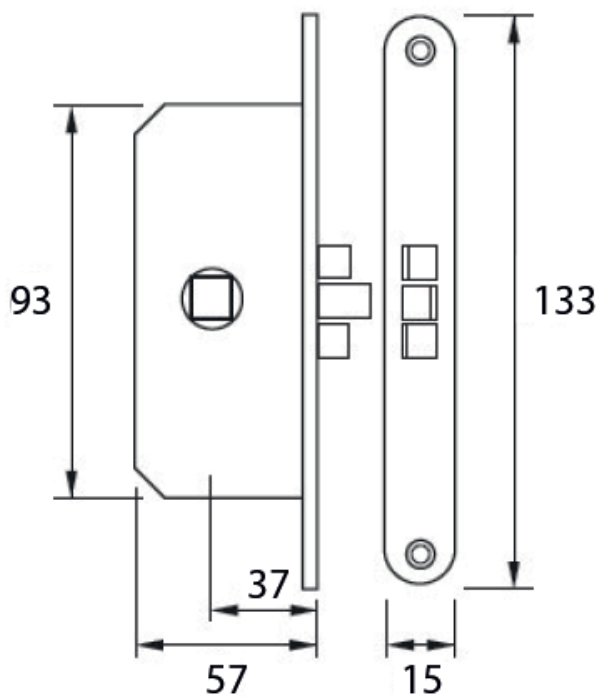

correct handing before purchase. Please refer to our lock handing diagram in order to help you.

The lock contains an internal handle righting spring which will help to return the door handle to a horizontal position after use. For heavy handles, it is recommended that an additional handle rose spring be used in conjunction with this latch.

Please refer to door handing diagram in the *Details* tab in order to identify the correct handing required.

Description