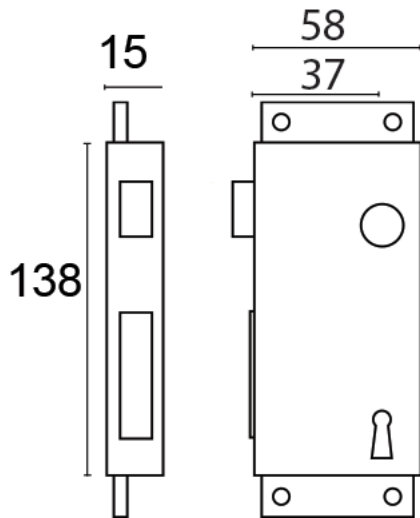

Rim Lock

From

£159.41

Excl. Tax: £132.84

Product Images

Short Description

A pressure die cast brass rim lock available in four cylinder lengths. Flat striker plate and 2 keys supplied with each lock.

Description

Cabin

Cabin

Additional Information

Lock Type	Rim Lock
Latch Length (mm)	58.00
Latch Height (mm)	138.00
Latch Width (mm)	15.00
Lock Backset (mm)	37.00
Manufacturer	Razeto & Casareto
Weight (kg)	0.450000

Product Options

Finish:	Chrome
	Brass
Handing:	Right Inside
	Right Outside
	Left Inside
	Left Outside
Cylinder Length (mm):	20.00
	25.00
	30.00
	35.00