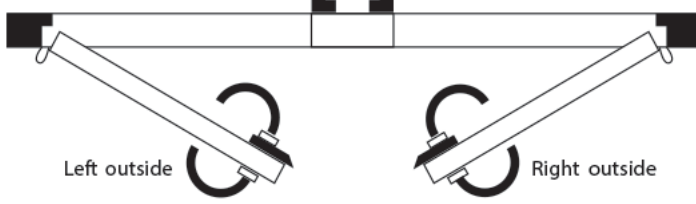

Rim Lock

From

£159.41

Excl. Tax: £132.84

Product Images

Short Description

A pressure die cast brass rim lock available in four cylinder lengths. Flat striker plate and 2 keys supplied with each lock.

Description

Cabin

Cabin

Additional Information

Lock Type	Rim Lock
Latch Length (mm)	58.00
Latch Height (mm)	138.00
Latch Width (mm)	15.00
Lock Backset (mm)	37.00
Manufacturer	Razeto & Casareto
Weight (kg)	0.450000

Product Options

Finish:	Chrome
	Brass
Handing:	Right Inside
	Right Outside
	Left Inside
	Left Outside
Cylinder Length (mm):	20.00
	25.00
	30.00
	35.00