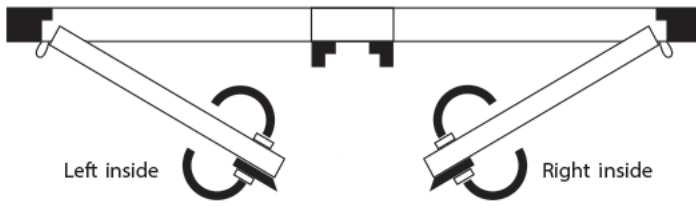

Rim Lock

From

£159.41

Excl. Tax: £132.84

Product Images

Short Description

A pressure die cast brass rim lock available in four cylinder lengths. Flat striker plate and 2 keys supplied with each lock.

Description

Cabin

Cabin

Additional Information

Lock Type	Rim Lock
Latch Length (mm)	58.00
Latch Height (mm)	138.00
Latch Width (mm)	15.00
Lock Backset (mm)	37.00
Manufacturer	Razeto & Casareto
Weight (kg)	0.450000

Product Options

Finish:	Chrome
	Brass
Handing:	Right Inside
	Right Outside
	Left Inside
	Left Outside
Cylinder Length (mm):	20.00
	25.00
	30.00
	35.00