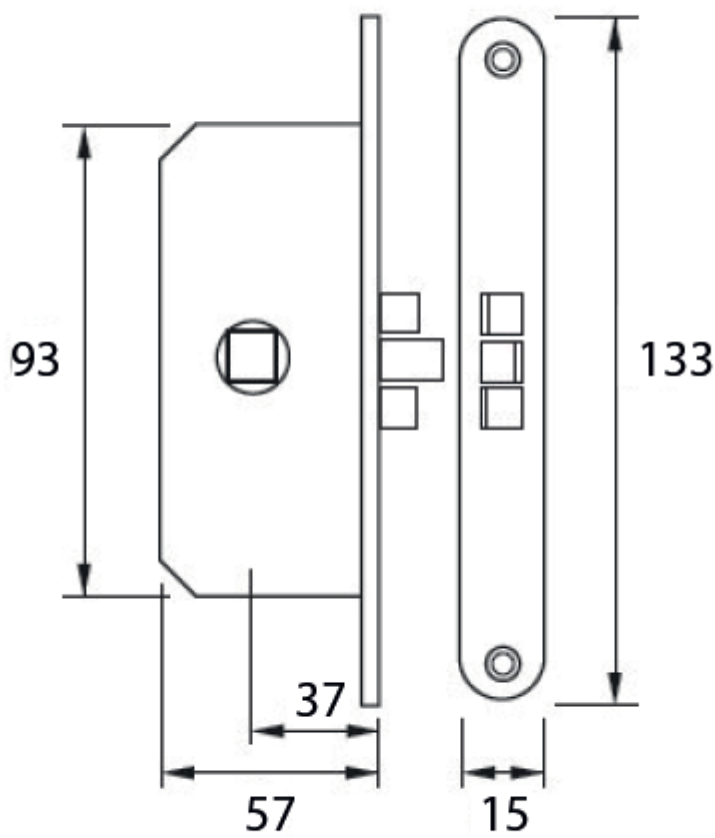

The lock contains an internal handle righting spring which will help to return the door handle to a horizontal position after use. For heavy handles, it is recommended that an additional handle rose spring be used in conjunction with this latch.

Please refer to door handing diagram in the *Details* tab in order to identify the correct handing required.

Description