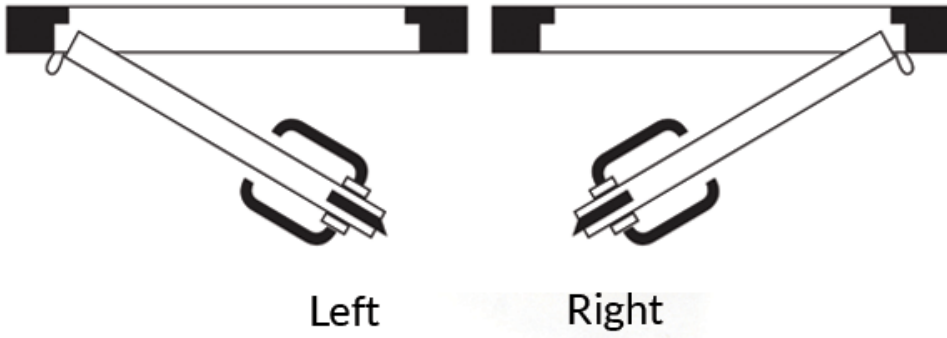

Interior

Additional Information

Keeper Length (mm)	110.00
Keeper Width (mm)	30.00
Lock Type	Mortise Lock
Spindle (mm)	8
Latch Length (mm)	57.00
Latch Height (mm)	93.00
Latch Width (mm)	12.00
Lock Backset (mm)	37.00
Face Plate Width (mm)	15.00
Face Plate Length (mm)	133.00
Manufacturer	Razeto & Casareto
Weight (kg)	0.290000