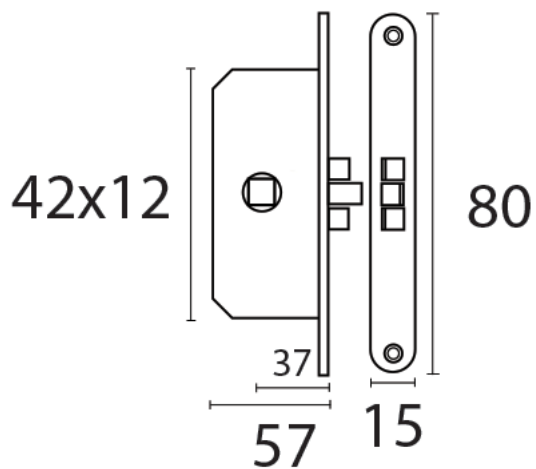

Internal Door Latch with Keeper

From
£39.37
Excl. Tax: £32.81

Product Images

Short Description

A pressure die cast brass internal door latch with keeper, available in a polished brass and a chrome plated finish.

Description

Additional Information

Lock Type	Mortise Lock
Spindle (mm)	8
Lock Backset (mm)	37.00
Manufacturer	Razeto & Casareto
Weight (kg)	0.120000

Product Options

Finish:

Chrome

Brass