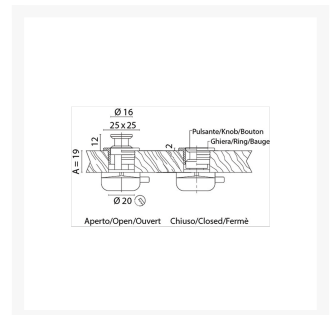

Mini Push Button Latch

From
£16.72

Excl. Tax: **£13.93**

Product Images

Short Description

Solid brass knob and ferrule (push button).

- Supplied complete with small mechanism.
- Mechanism available in brown or white.
- Available in polished brass, chromed brass and satin chrome finish.