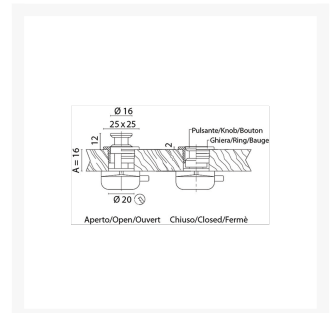

Mini Push Button Latch

From
£16.72

Excl. Tax: **£13.93**

Product Images

Short Description

Solid brass knob and ferrule (push button).

- Supplied complete with small mechanism.
- Mechanism available in brown or white.
- Available in polished brass, chromed brass and satin chrome finish.