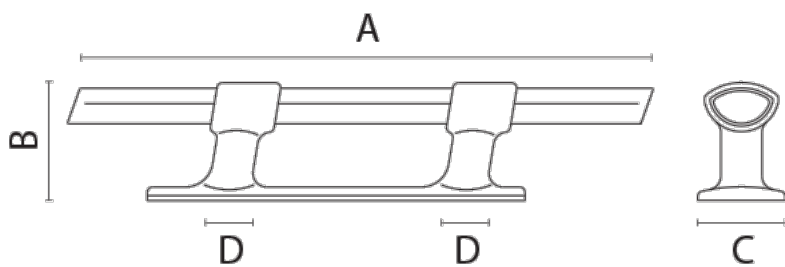

Bollard Deck Cleat with Wooden Ledge

From

£39.48

Excl. Tax: £32.90

Product Images

Short Description

Pressure die cast brass bollard cleat in a polished brass or chrome plated finish complete with wooden ledge. Supplied complete with stud fixings.

Description

Product Code

| | A | B | C | D |
|-----|-----|----|----|-----|
| 35A | 320 | 67 | 50 | M10 |
| 35B | 265 | 53 | 39 | M8 |
| 35C | 222 | 43 | 32 | M8 |

Additional Information

| | |
|--------------|------------------|
| Manufacturer | Foresti & Suardi |
| Weight (kg) | 0.720000 |

Product Options

| | |
|--------------|--------|
| Finish: | Chrome |
| | Brass |
| Length (mm): | 222 |
| | 265 |
| | 320 |