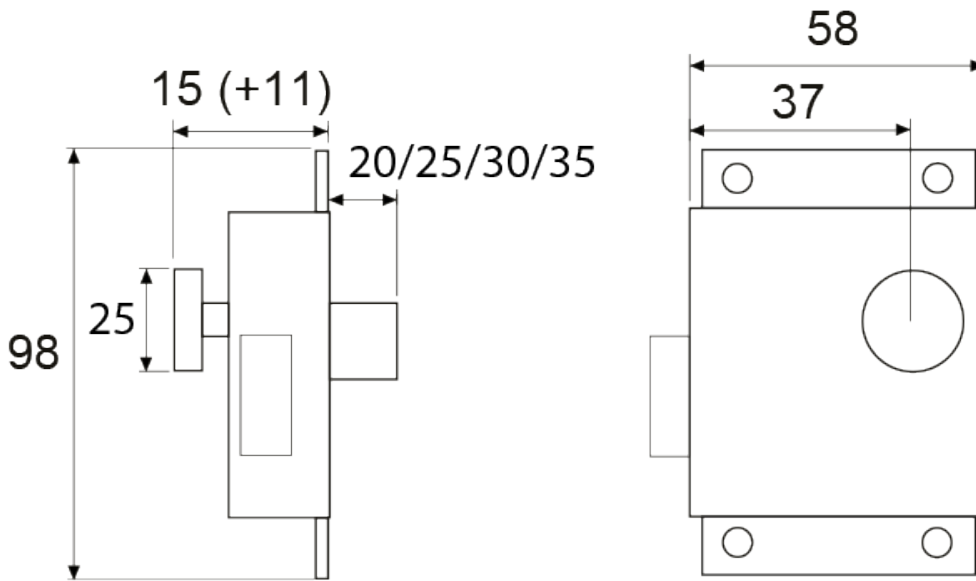

Cylinder Rim Lock

From
£80.90

Excl. Tax: **£67.42**

Product Images

Short Description

A marine-grade rim door latch with a Euro style cylinder . This door latch is ideal for use as a door or washboard lock and can also be used where a certain level security is needed thanks to the incorporation of the Euro cylinder. This latch is available in a brass or chrome plated finish and is supplied complete with a matching striker plate. The latch has a universal door handing design and can simply be inverted for left or right handed doors.

- Rim door lock with Euro style cylinder barrel
- Marine-grade construction
- Available with various length cylinders from 20mm to 35mm
- Supplied with two keys and simple escutcheon to dress cylinder

Description

Additional Information

Keeper Length (mm)	64.00
Keeper Width (mm)	30.00
Lock Type	Rim Lock
Latch Length (mm)	58.00
Latch Height (mm)	98.00
Latch Width (mm)	15.00 (+11.00 Knob)
Lock Backset (mm)	37.00
Handle Diameter (mm)	25.00
Manufacturer	Razeto & Casareto
Weight (kg)	0.321000

Product Options

Finish:	Chrome
	Brass
Cylinder Length (mm):	20.00
	25.00
	30.00
	35.00