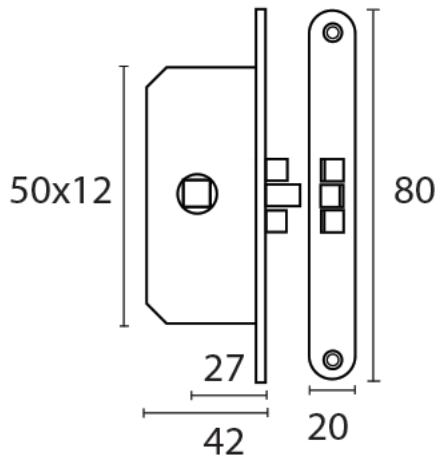

Short Description

A pressure die cast brass sliding door mortise latch, available in a polished brass and a chrome plated finish.

Description

Additional Information

Lock Type	Mortise Lock
Manufacturer	Razeto & Casareto
Weight (kg)	0.110000