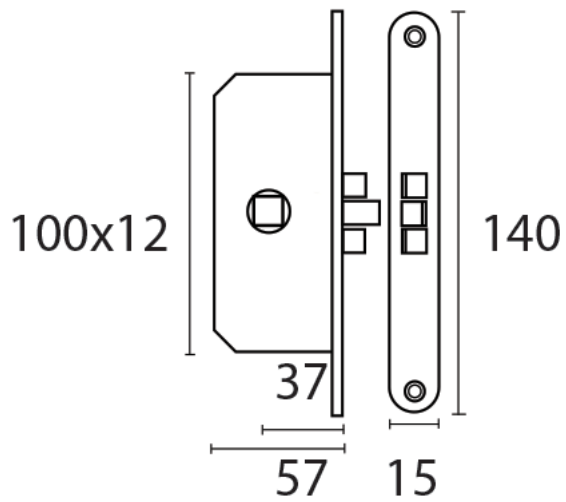

Sliding Door Mortise Lock

From

£101.60

Excl. Tax: **£84.67**

Product Images

Short Description

A pressure die cast brass sliding mortise lock supplied with two keys. Available in a polished brass and a chrome plated finish.

Description

Additional Information

Lock Type	Mortise Lock
Latch Length (mm)	57.00
Latch Height (mm)	100.00
Latch Width (mm)	12.00
Lock Backset (mm)	37.00
Face Plate Width (mm)	15.00
Face Plate Length (mm)	140.00
Manufacturer	Razeto & Casareto
Weight (kg)	0.280000