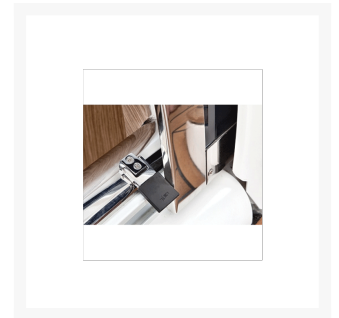

## Short Description

**Pressure die cast brass door stop.**

Door latch for sliding doors with black rubber insert.

Supplied with 2 stainless steel 316L TPS screws (flush hexagon) and supplied with black rubber plate for fixing base, useful to avoid vibration in open position.