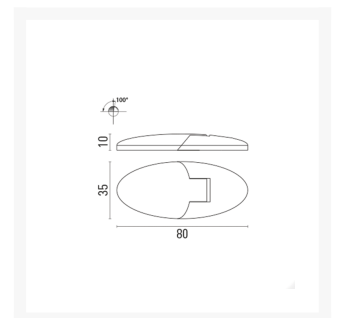

Hatch Hinge

From
£22.76

Excl. Tax: **£18.97**

Product Images

Short Description

Pressure die cast brass hinge with concealed fixings.

Available in either a polished brass or chromed brass finish.

Stud fixing via 6 M4 bolts (not supplied).

Additional Information

Length (mm)	80
Width (mm)	35
Max. Opening	100°
Manufacturer	Foresti & Suardi
Weight (kg)	0.070000

Product Options

Finish:	Chrome
	Brass