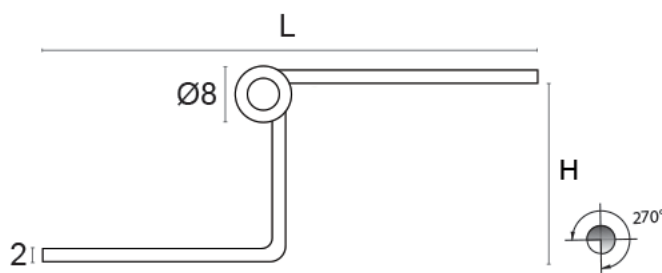

Cranked Hinges

From
£22.08

Excl. Tax: £18.40

Product Images

Short Description

A 304 grade stainless steel cranked hinge available in two different sizes.

Description

Product Code	Length (mm)	Height (mm)
40011	70.00	20.00
40012	75.00	30.00

Additional Information

Finish	304 Stainless Steel
Leaf Thickness (mm)	2.0
Hub Diameter (mm)	8
Manufacturer	Razeto & Casareto
Weight (kg)	0.030000

Product Options

Height (mm):	20.00
	30.00