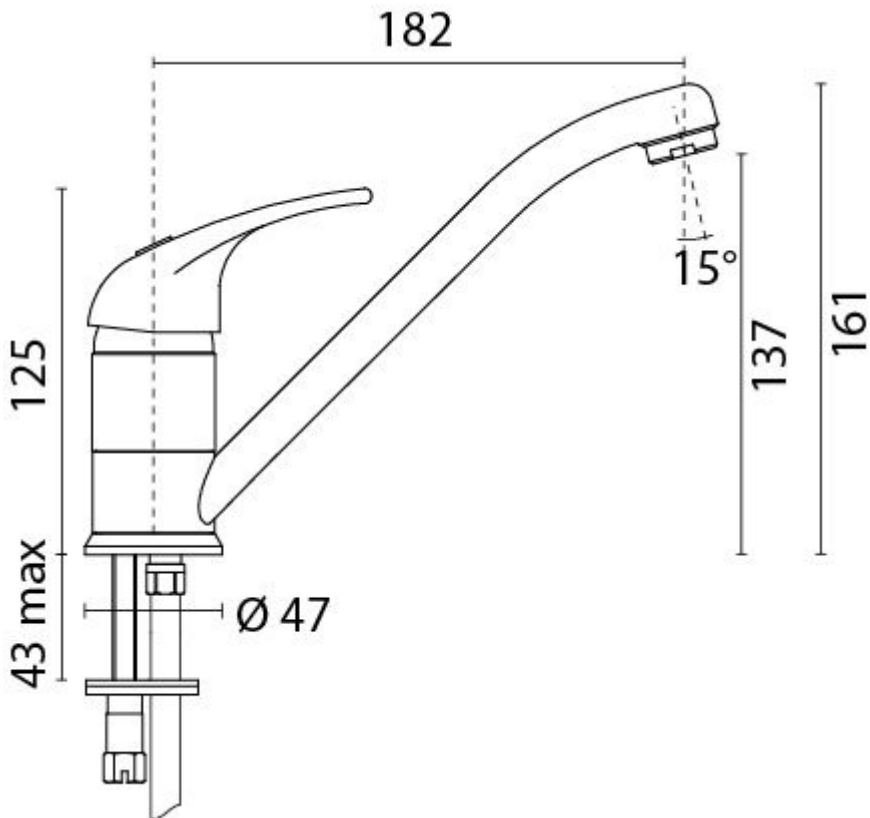

## Product Images

## Short Description

---

The 'Jolly' 4007C is a single lever mixer tap made from chrome plated brass. Its swivel spout makes it ideal for double sink installations.

## Additional Information

---

Spout Length (mm)	182.00
Spout Height (mm)	137.00
Max. Counter Top Thickness (mm)	43.00
Wall Mounted	No
Base Diameter (mm)	47.00
Weight (kg)	1.000000
Manufacturer	Paini
Finish	Chrome