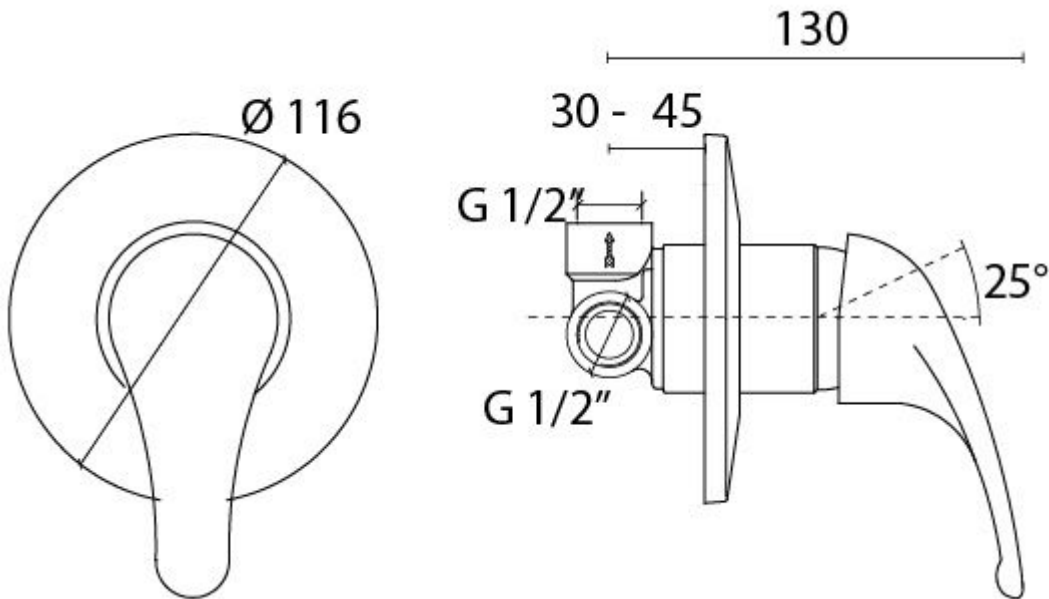

'Creta' Single Lever Shower Mixer

£95.28

Excl. Tax: £79.40

Product Images

Short Description

The 'Creta' 4020C is a solid brass, chrome plated, single lever shower mixer. Designed for deck or equipped wall use.

Description

Additional Information

Wall Mounted	Yes
Base Diameter (mm)	116.00
Weight (kg)	1.000000
Manufacturer	Paini
Finish	Chrome