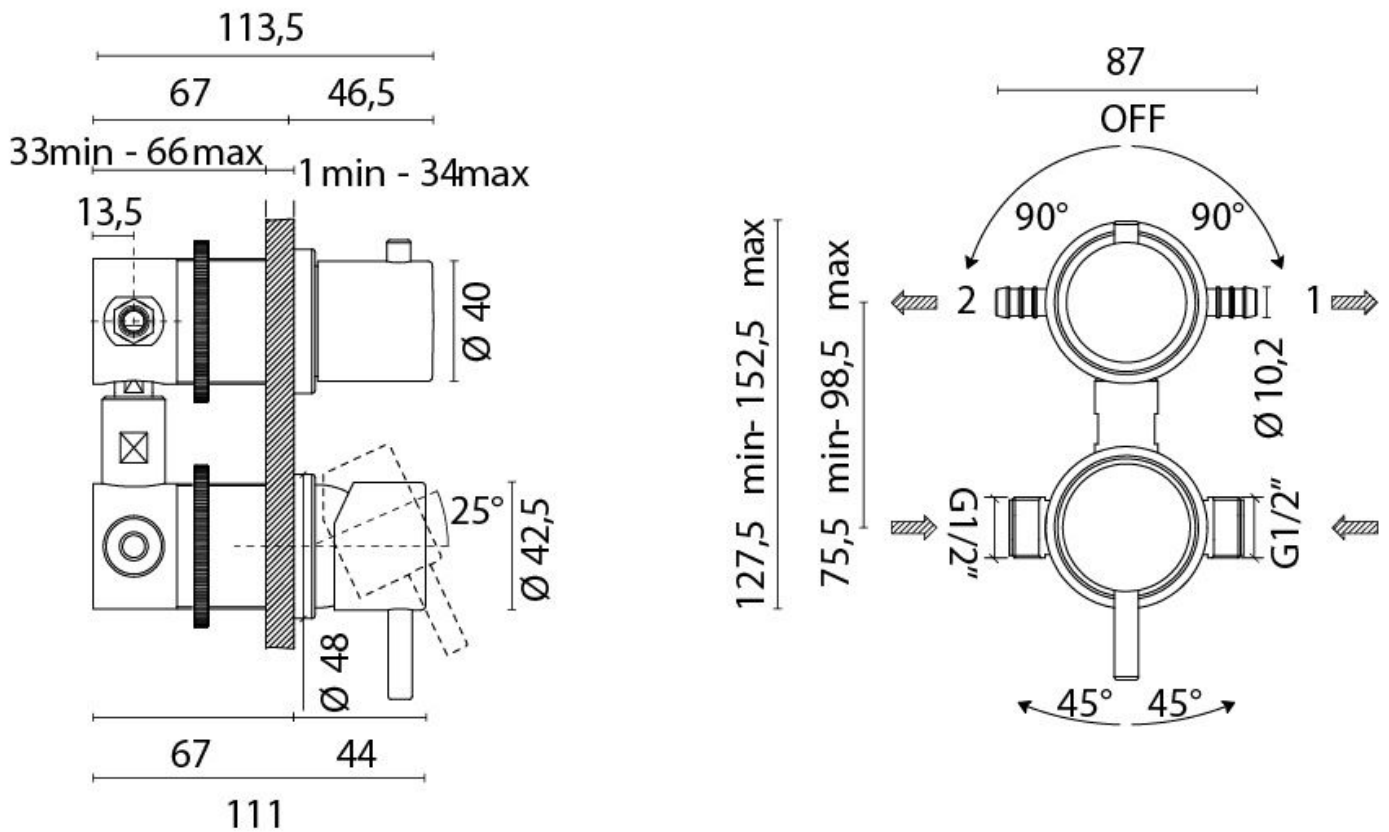

'Cox' Shower Mixer & Diverter

£209.63

Excl. Tax: £174.69

Product Images

Short Description

The 'Cox' 4032C is a solid brass, chrome plated, shower mixer with connecting 3 way diverter valve.

Description

Additional Information

| | |
|--------------------|----------|
| Wall Mounted | Yes |
| Depth (mm) | 113.50 |
| Base Diameter (mm) | 48.00 |
| Weight (kg) | 1.650000 |
| Manufacturer | Paini |
| Finish | Chrome |