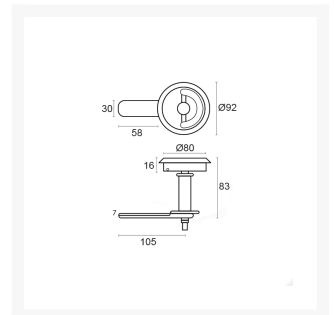

Hatch Securing Device

From
£102.72
 Excl. Tax: £85.60

Product Images

Short Description

Hatch securing device available in brass and chrome plated brass.

This securing device with drop handle can accommodate various thicknesses as the spindle and outer shaft can be reduced to suit each application.

Description

Additional Information

Weight (kg)	0.590000
Manufacturer	Razeto & Casareto

Product Options

Finish:	Chrome
	Brass