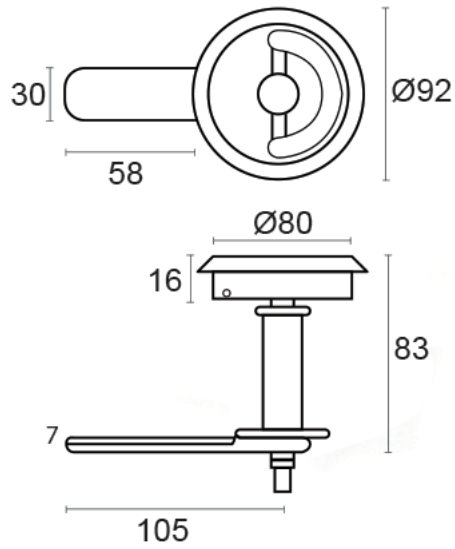

Hatch Securing Device

From
£102.72
 Excl. Tax: £85.60

Product Images

Short Description

Hatch securing device available in brass and chrome plated brass.

This securing device with drop handle can accommodate various thicknesses as the spindle and outer shaft can be reduced to suit each application.

Description

Additional Information

Weight (kg)	0.590000
Manufacturer	Razeto & Casareto

Product Options

Finish:	Chrome
	Brass