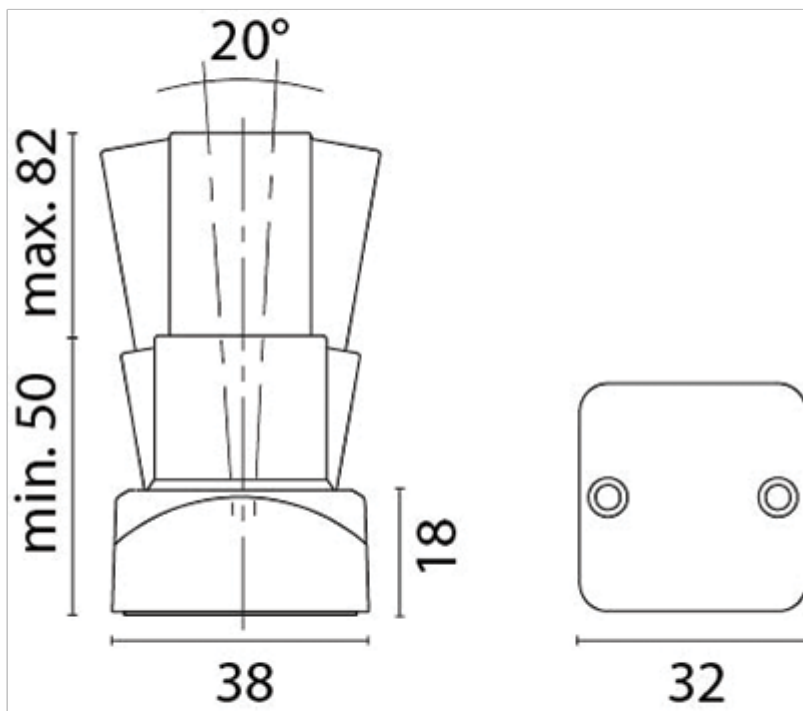

Telescopic Magnetic Door Holder

From

£48.76

Excl. Tax: £40.63

Product Images

Short Description

A die cast brass door stop available in a polished brass, chrome plated or satin chrome finish. Fastened by a single concealed fixing point.

Magnet strength - 3.00kg

Please note fittings are not included.

Description

- [Drawing](#)
- [How To](#)

Additional Information

Manufacturer

Foresti & Suardi

Weight (kg)