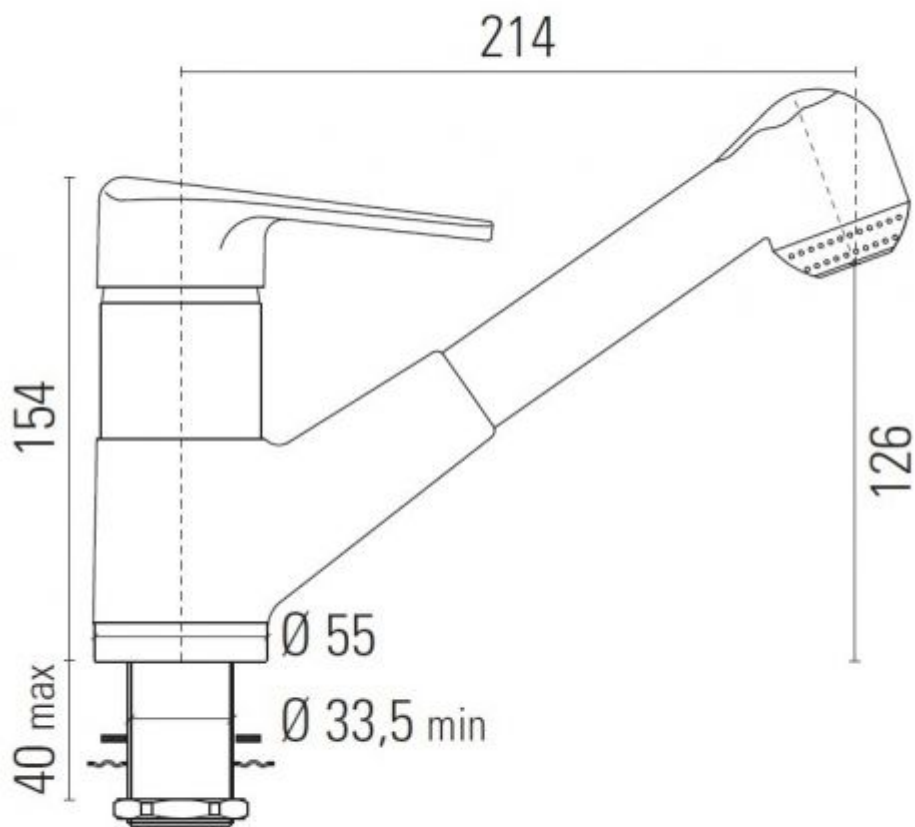

'Cooper' Single Lever Galley Tap

£197.96

Excl. Tax: £164.97

Product Images

Short Description

The 'Cooper' 4064C is a solid brass, chrome plated, galley mixer with an extractable spout. Its single lever

design offers effortless control over water flow and temperature, while the inclusion of an extractable spout enhances versatility, allowing users to easily maneuver and direct water for various tasks.

Supplied without waste.

Description

Additional Information

Cut-out Diameter (mm)	33.50
Spout Length (mm)	214.00
Spout Height (mm)	126.00
Max. Counter Top Thickness (mm)	40.00
Wall Mounted	No
Base Diameter (mm)	55.00
Weight (kg)	2.000000
Manufacturer	Paini
Finish	Chrome