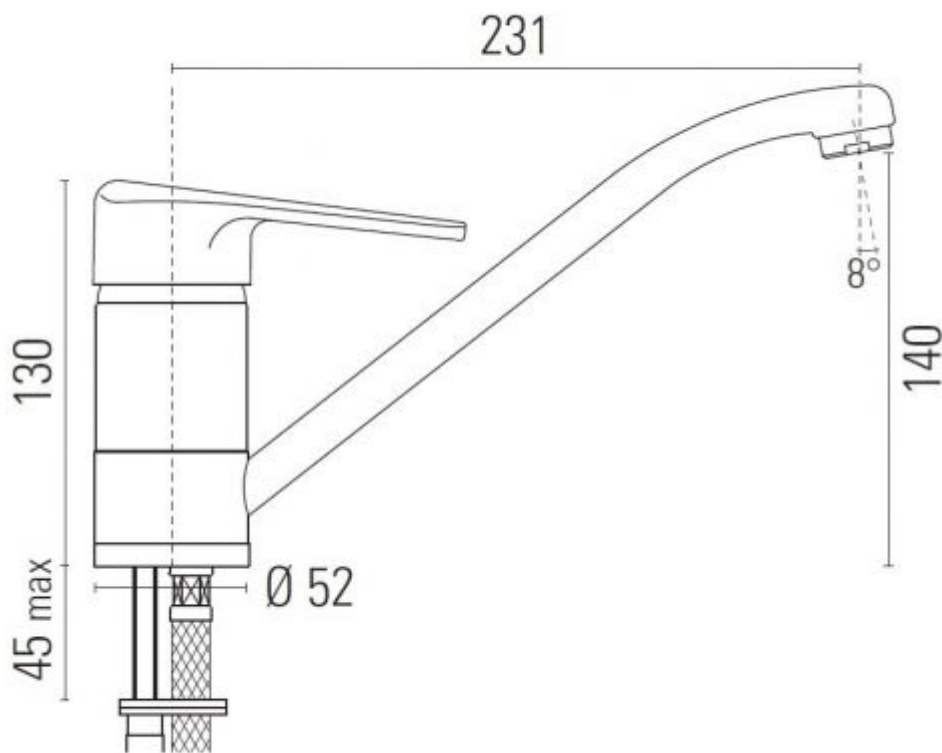

## Short Description

---

The 'Cooper' 4066C is a solid brass, chrome plated, single lever mixer tap with a swivel spout. This tap is ideal for twin sink installations in galleys and kitchens.

Supplied without waste.

## Additional Information

---

Spout Length (mm)	231.00
Spout Height (mm)	140.00
Max. Counter Top Thickness (mm)	45.00
Wall Mounted	No
Base Diameter (mm)	52.00
Weight (kg)	1.500000
Manufacturer	Paini
Finish	Chrome