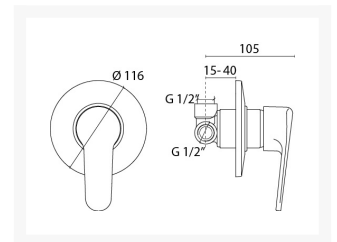

'Cooper' Single Lever Shower Mixer

Regular Price

£95.28 Special

Price

£66.70

Excl. Tax: **£55.58**

Product Images

Short Description

Solid brass, chrome plated.

1/2" connectors.