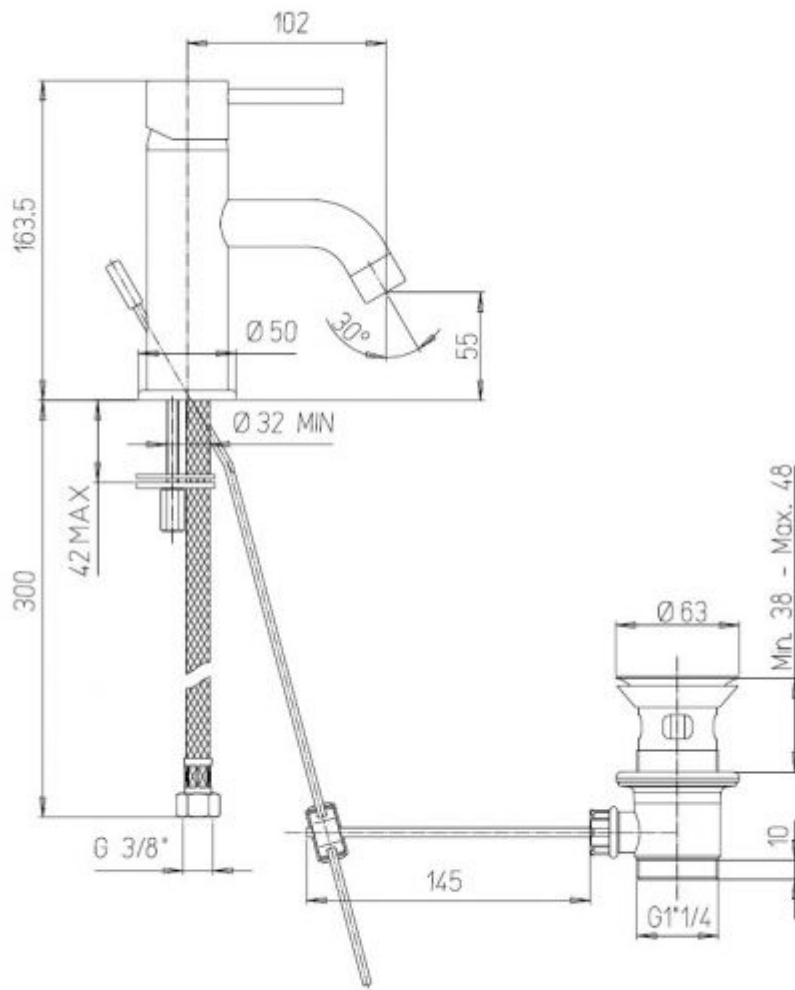

## Short Description

The 'Cox' single lever basin mixer is made from brass and has a chrome plated finish. Available either with, or without, a lever activated 1 1/4" pop-up waste.

### 4080C (Without Waste)

## Additional Information

---

Cut-out Diameter (mm)	32.00
Spout Length (mm)	102.00
Spout Height (mm)	55.00
Max. Counter Top Thickness (mm)	42.00
Wall Mounted	No
Base Diameter (mm)	50.00
Weight (kg)	1.300000
Manufacturer	Paini
Finish	Chrome
LED Colour	White 3200°K