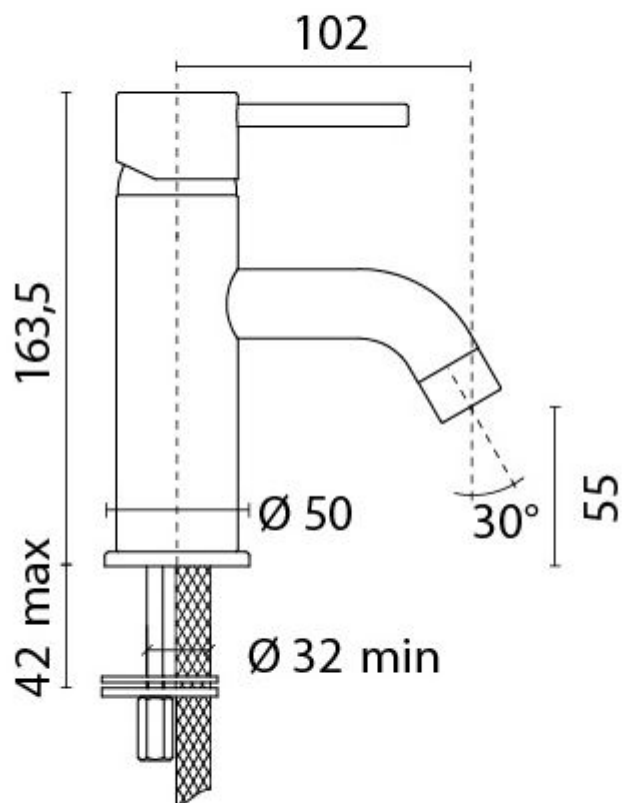

## Product Images

## Short Description

The 'Cox' single lever basin mixer is made from brass and has a chrome plated finish. Available either with, or without, a lever activated 1 1/4" pop-up waste.

### 4080C (Without Waste)

## Additional Information

---

Cut-out Diameter (mm)	32.00
Spout Length (mm)	102.00
Spout Height (mm)	55.00
Max. Counter Top Thickness (mm)	42.00
Wall Mounted	No
Base Diameter (mm)	50.00
Weight (kg)	1.300000
Manufacturer	Paini
Finish	Chrome
LED Colour	White 3200°K