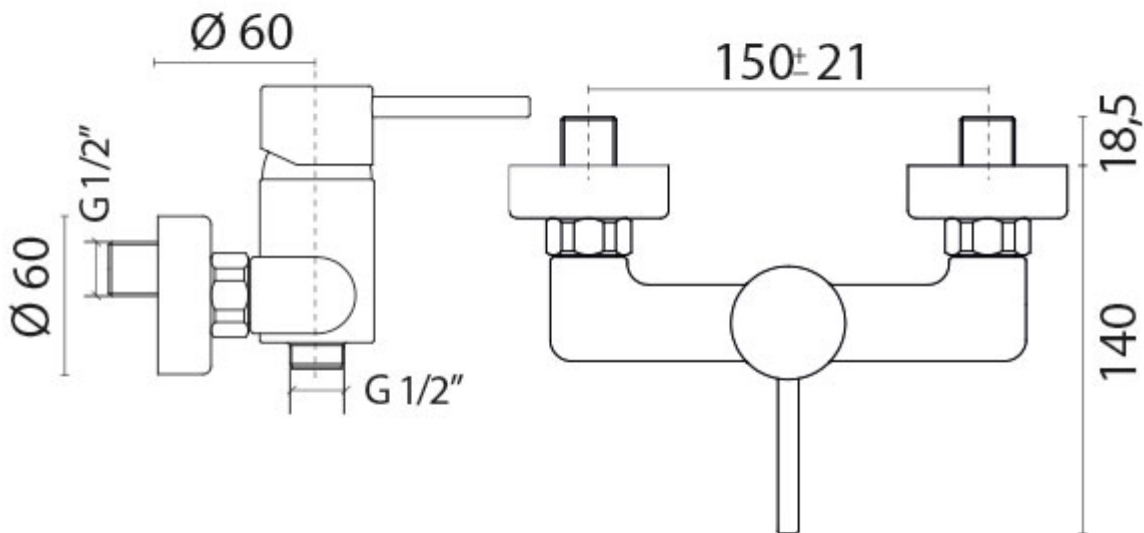

## Short Description

---

The 'Cox' 4084C is a solid brass, chrome plated, single lever shower mixer with 1/2" BSP connection.

## Additional Information

---

Cut-out Diameter (mm)	60.00
Wall Mounted	Yes
Depth (mm)	140.00
Weight (kg)	1.448000
Manufacturer	Paini
Finish	Chrome