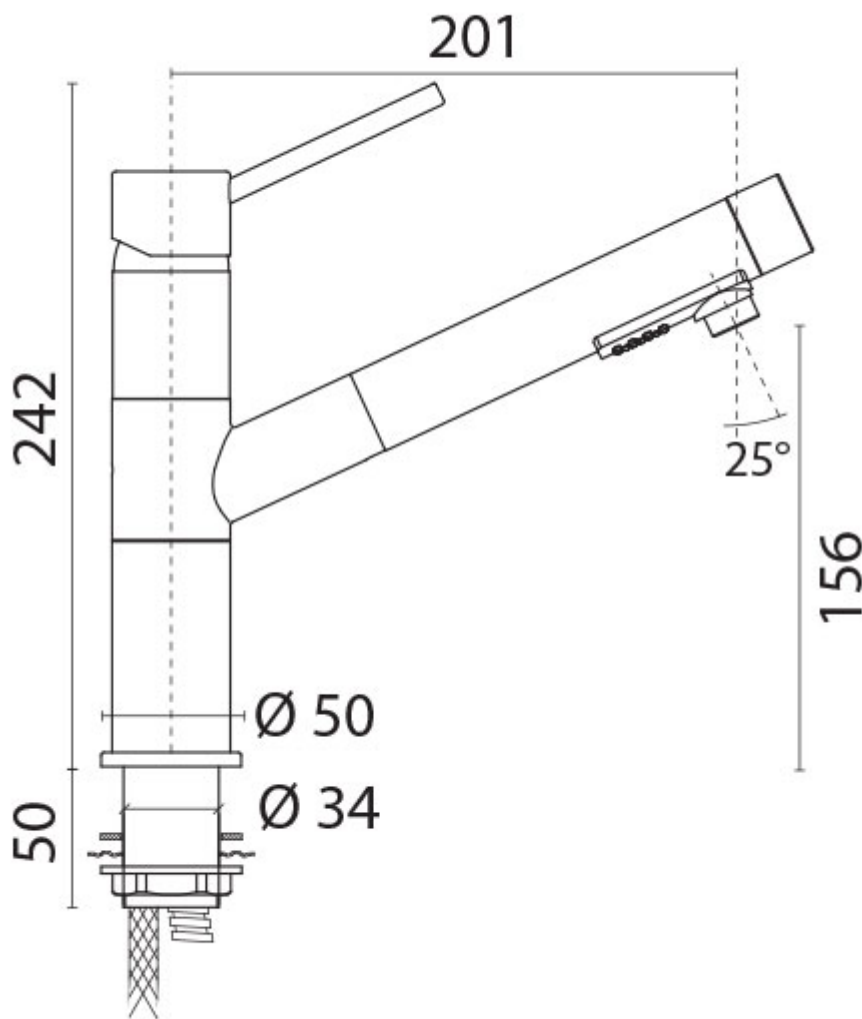

'Cox' Single Lever Galley Mixer Tap with Extractable Head

£260.41

Excl. Tax: £217.01

Product Images

Short Description

The 'Cox' 4085C is a solid brass, chrome plated, galley mixer with an extractable spout. Its single lever design offers effortless control over water flow and temperature, while the inclusion of an extractable spout enhances versatility, allowing users to easily maneuver and direct water for various tasks.

Description

Additional Information

Cut-out Diameter (mm)	34.00
Spout Length (mm)	201.00
Spout Height (mm)	156.00
Max. Counter Top Thickness (mm)	50.00
Wall Mounted	No
Base Diameter (mm)	50.00
Weight (kg)	2.070000
Manufacturer	Paini
Finish	Chrome