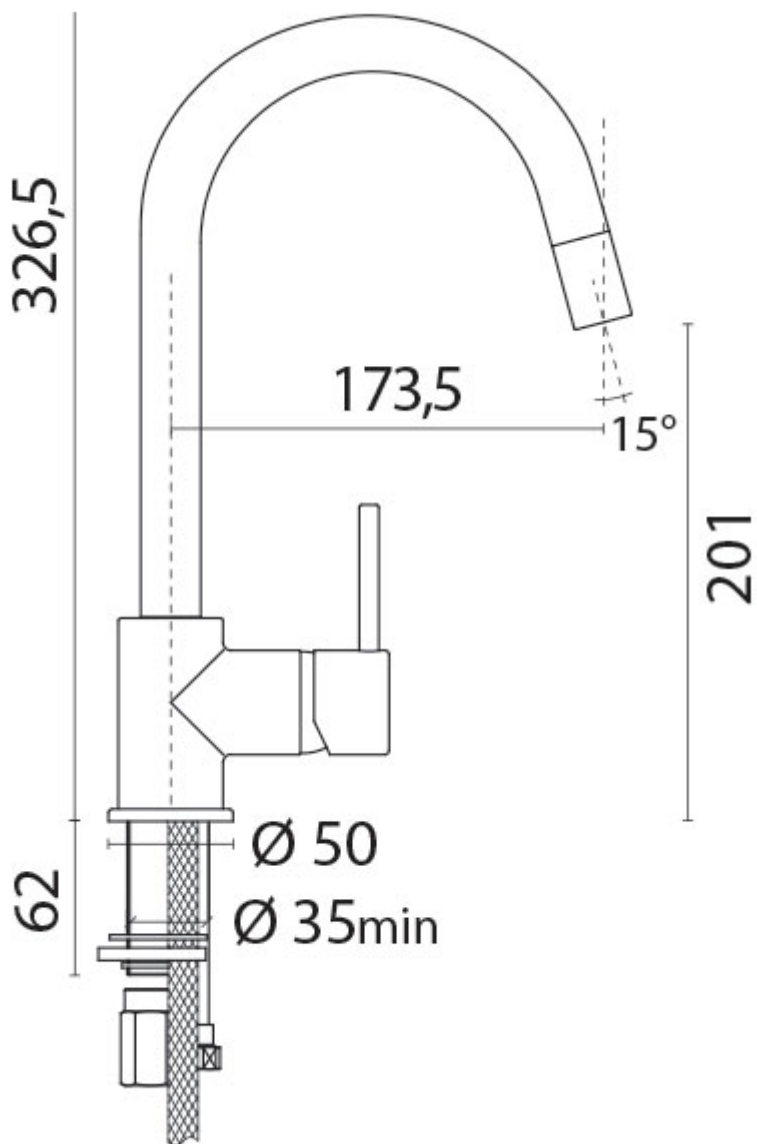

## Product Images

## Short Description

The 'Cox' 4086C is a solid brass, chrome plated, basin mixer.

It features a rotating spout - ideal for double sink installations.

## Additional Information

---

Cut-out Diameter (mm)	35.00
Spout Length (mm)	173.50
Spout Height (mm)	201.00
Max. Counter Top Thickness (mm)	62.00
Wall Mounted	No
Base Diameter (mm)	50.00
Weight (kg)	2.200000
Manufacturer	Paini
Finish	Chrome