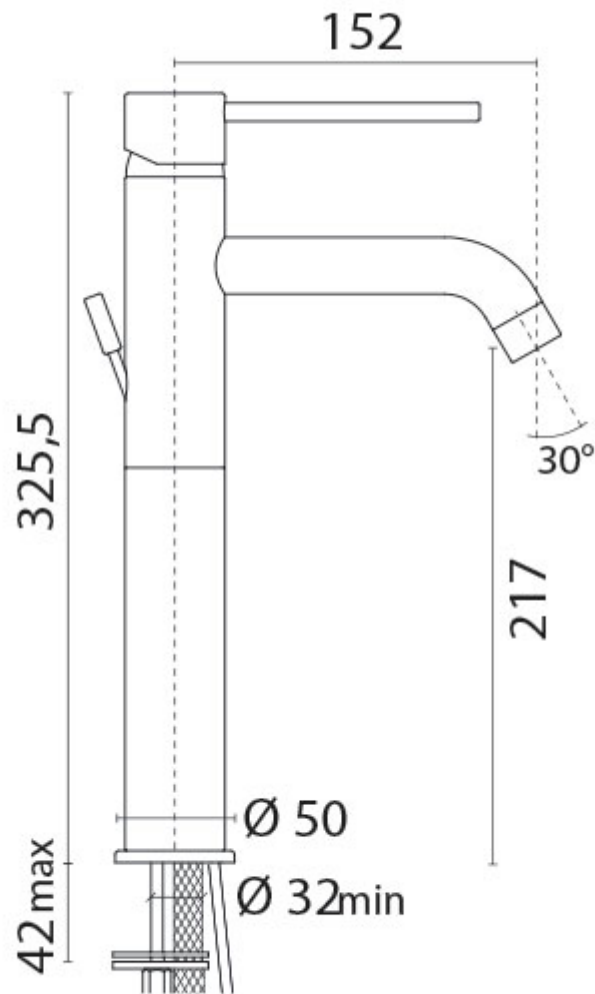

## Product Images

## Short Description

The 'Cox' 4087C is a solid brass, chrome plated, single lever basin mixer.

Supplied with a pop-up waste.

## Additional Information

---

Cut-out Diameter (mm)	32.00
Spout Length (mm)	152.00
Spout Height (mm)	217.00
Max. Counter Top Thickness (mm)	42.00
Wall Mounted	No
Base Diameter (mm)	50.00
Weight (kg)	1.980000
Manufacturer	Paini
Finish	Chrome