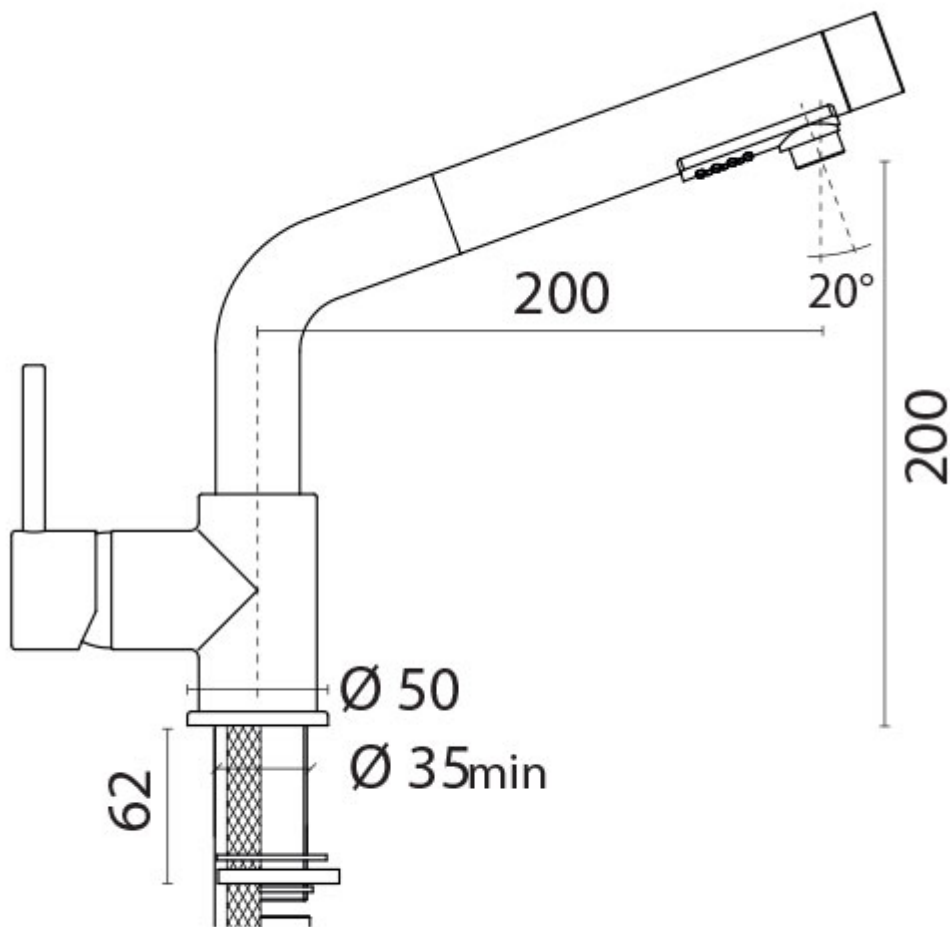

'Cox' Single Lever Galley Mixer Tap with Extractable Head

£260.41

Excl. Tax: £217.01

Product Images

Short Description

The 'Cox' 4093C is a solid brass, chrome plated, galley mixer with an extractable spout. Its single lever design offers effortless control over water flow and temperature, while the inclusion of an extractable spout enhances versatility, allowing users to easily maneuver and direct water for various tasks.

Description

Additional Information

Cut-out Diameter (mm)	35.00
Spout Length (mm)	200.00
Spout Height (mm)	200.00
Max. Counter Top Thickness (mm)	62.00
Wall Mounted	No
Base Diameter (mm)	50.00
Weight (kg)	2.450000
Manufacturer	Paini
Finish	Chrome